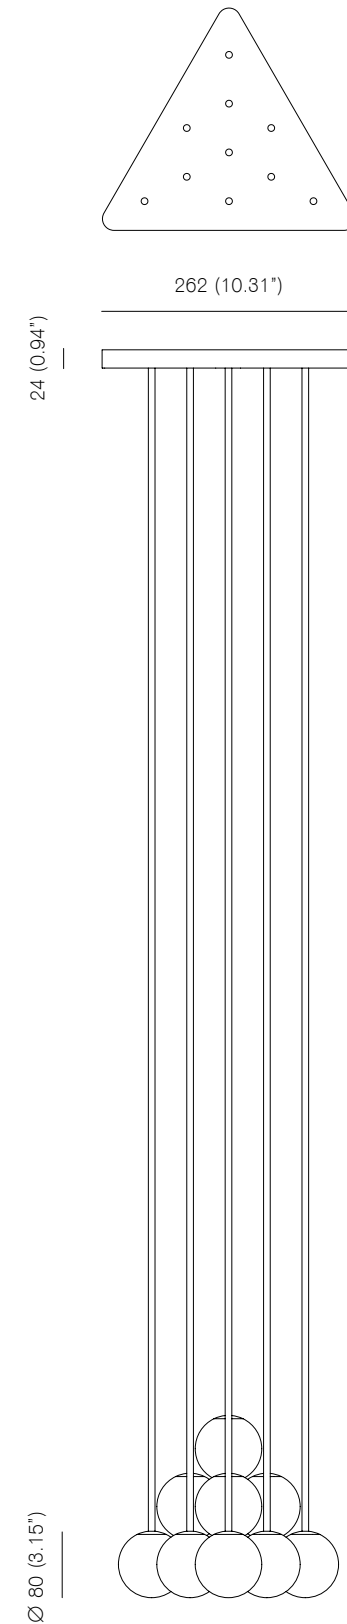

HAPPY TOGETHER 10 STACK

PENDANT ROD OR FLEX, 2015

Polished brass, polished nickel-plated brass or black-patinated brass.
Mouth blown opaline spheres. 2m standard flex length, bespoke length by order.
Pendant rod length to order with maximum rod length 2m.