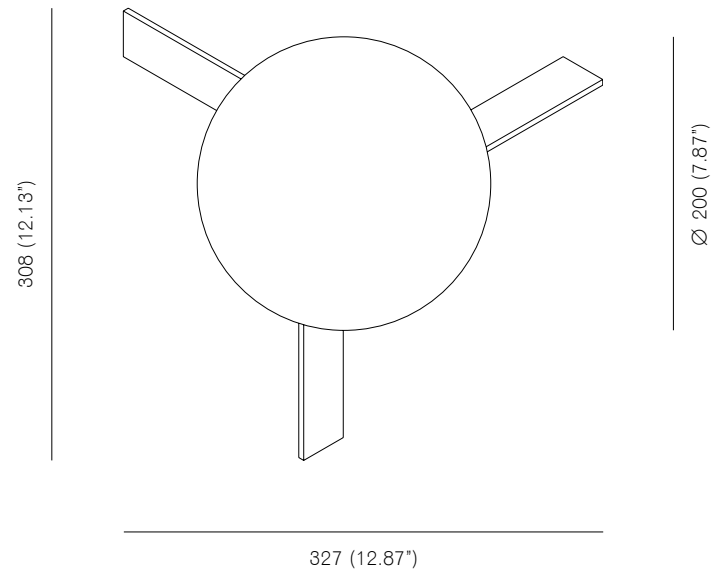

TO THE TOP, 2015
Satin brass, satin nickel-plated brass or black-patinated brass.
Mouth blown opaline sphere.
Black braided flex, inline switch.

Bulb specifications 240V
G9, 40W frosted halogen bulb
460lm / 2800K

Bulb specifications 120V
G9, 40W frosted halogen bulb
350lm / 2800K