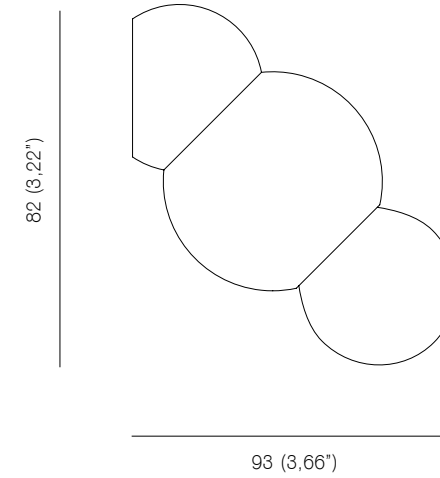

Bulb specifications 120V
E12, G9 33W Paulmann halogen retrofit / ø1.775" white globe
458lm / 2700K

120V version supplied with 4" junction box cover

BALL LIGHT - WALL MOUNTED, 2009

Polished brass, polished nickel-plated or black patinated stainless steel.