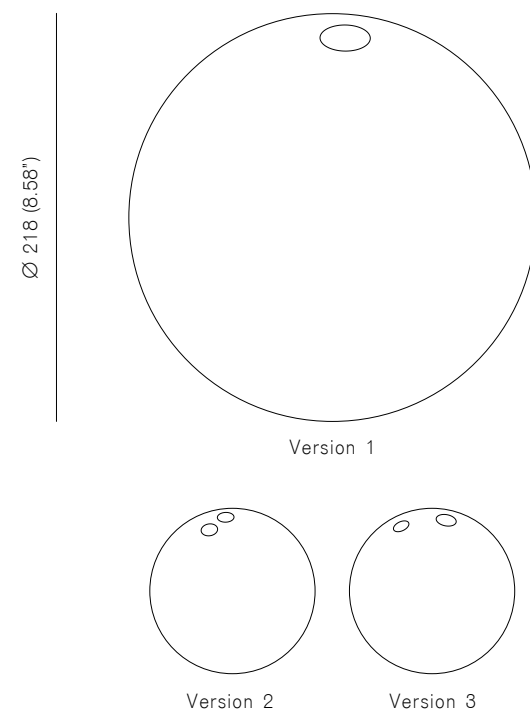

Bulb specifications 120V
E12, G9 33W Paulmann halogen retrofit / ø1.775" white globe
458lm / 2700K

120V version supplied with 4" junction box cover

BALL LIGHT - WALL MOUNTED, 2009

Polished brass, polished nickel-plated or black patinated stainless steel.

S14s opal LED tube
Radium Raledina 16,5W / 1000mm $\text{ø}29\text{mm}$
1000lm / 2700K

ONYX LIGHT, 2007
Onyx, black silk braided flex, inline switch.

Bulb specifications 240V
E27, G9 33W Raxon halogen retrofit / ø95mm white globe
458lm / 2700K

Bulb specifications 120V
E26, G9 33W Raxon halogen retrofit / ø3.75" white globe
458lm / 2700K

BALL VASE, 2006
Polished brass, glass tube.

Available in three versions
Version 1: one large hole
Version 2: two small holes
Version 3: one small and one large hole