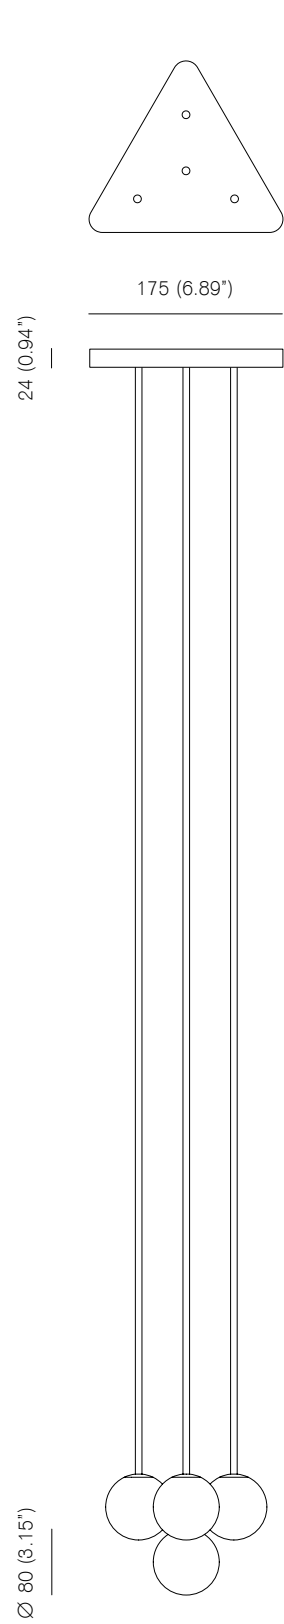

HAPPY TOGETHER 4 BERRIES

PENDANT ROD OR FLEX, 2015

Polished brass, polished nickel-plated brass or black-patinated brass.
Mouth blown opaline spheres. 2m standard flex length, bespoke length by order.
Pendant rod length to order with maximum rod length 2m.