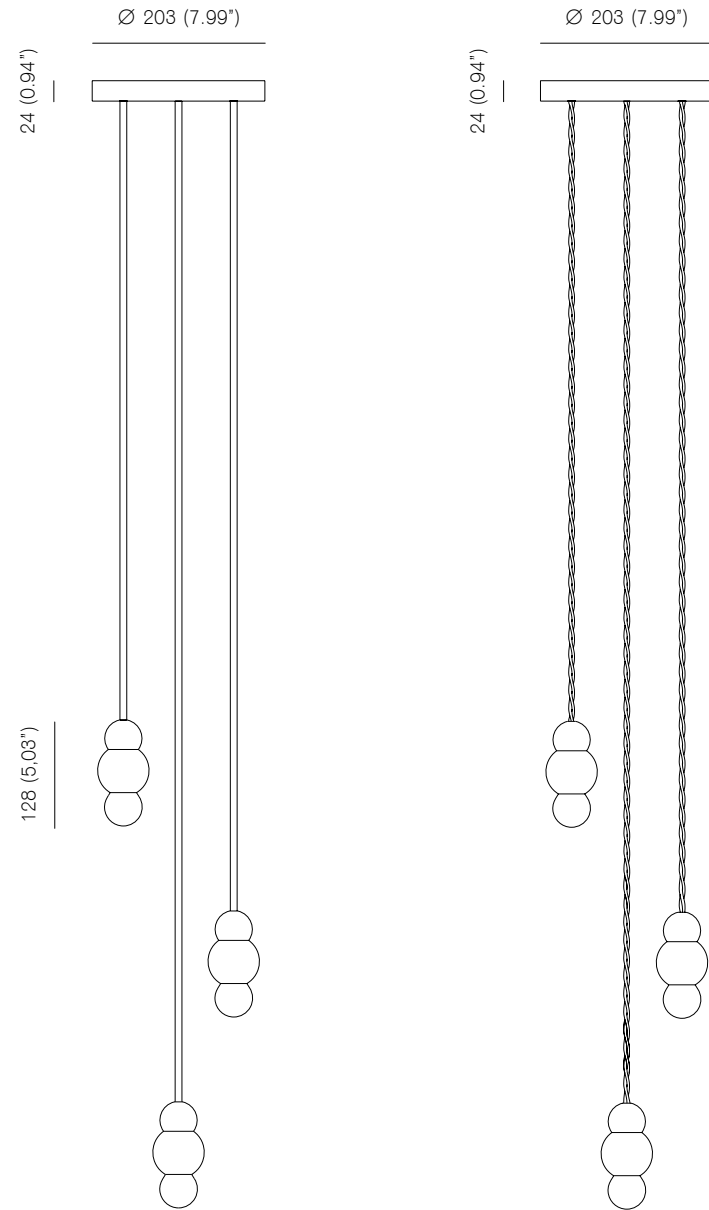

BALL LIGHTS 3 CEILING ROSE - PENDANT ROD OR FLEX, 2013
Polished brass, polished nickel-plated or black patinated stainless steel.
2m standard flex length, bespoke length by order.
Pendant rod length to order with maximum rod length 2m.