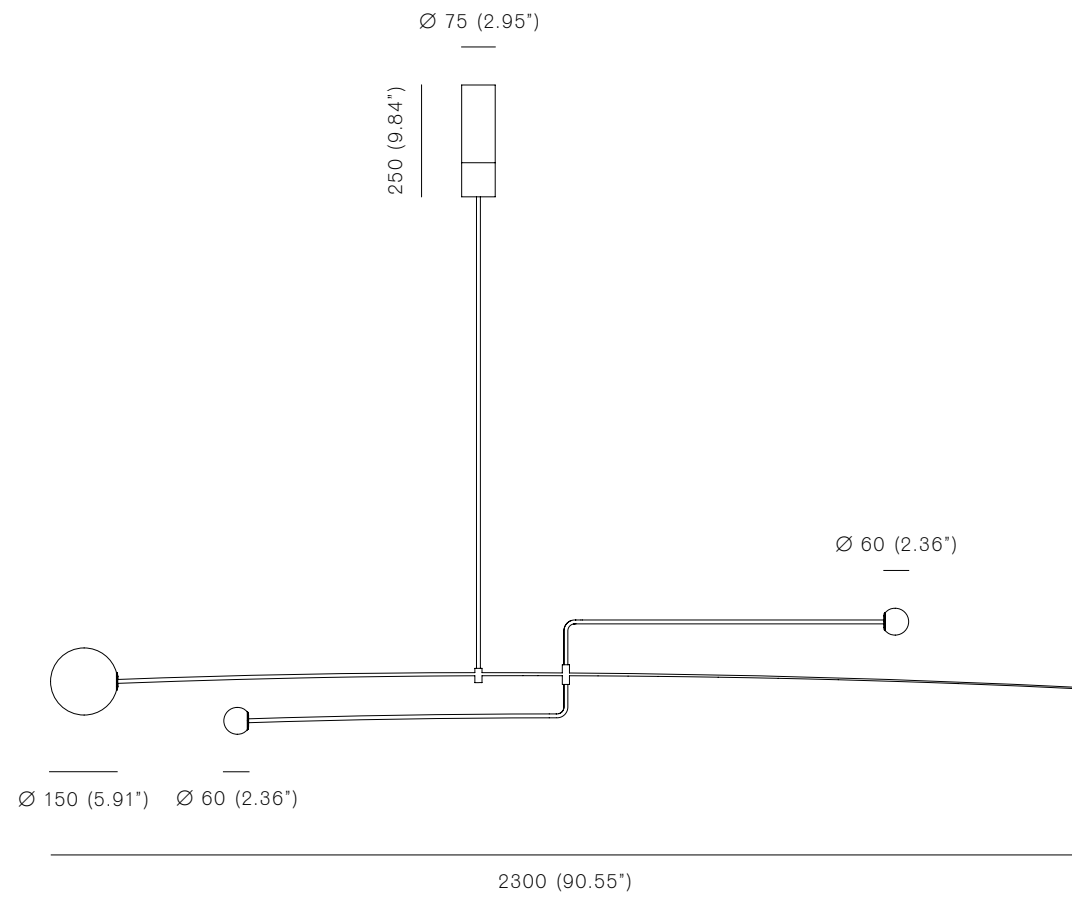

MOBILE CHANDELIER 3, 2008
Black patinated brass, mouth blown opaline spheres.
Pendant rod length to order.

Bulb specifications 120V / 240V

G6.35, 50W / 12V frosted halogen for ø150mm sphere
760lm / 2700K

G4, 20W / 12V frosted halogen for ø60mm sphere
250lm / 2700K

120V version supplied with a 4" junction box cover

Minimum and maximum total drop lengths apply.
Bespoke versions available.