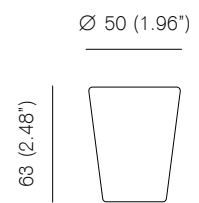

MIRROR GLASSES, 1997
Double wall mirrored silver glass.

Shot Glass