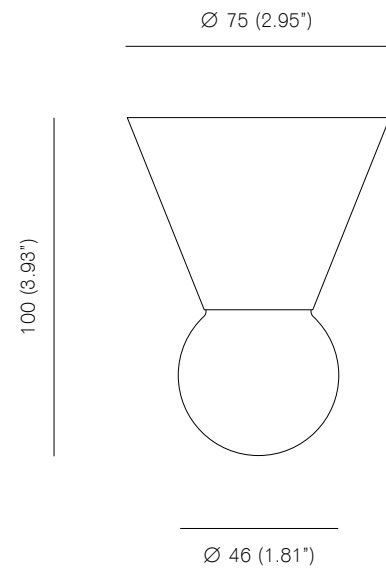

CONE LIGHT - CEILING & WALL MOUNTED, 2013
Polished brass or polished nickel-plated brass.

Bulb specifications 120V / 240V
G9, 25W frosted halogen bulb
260lm / 3000K

120V version supplied with 4" junction box cover