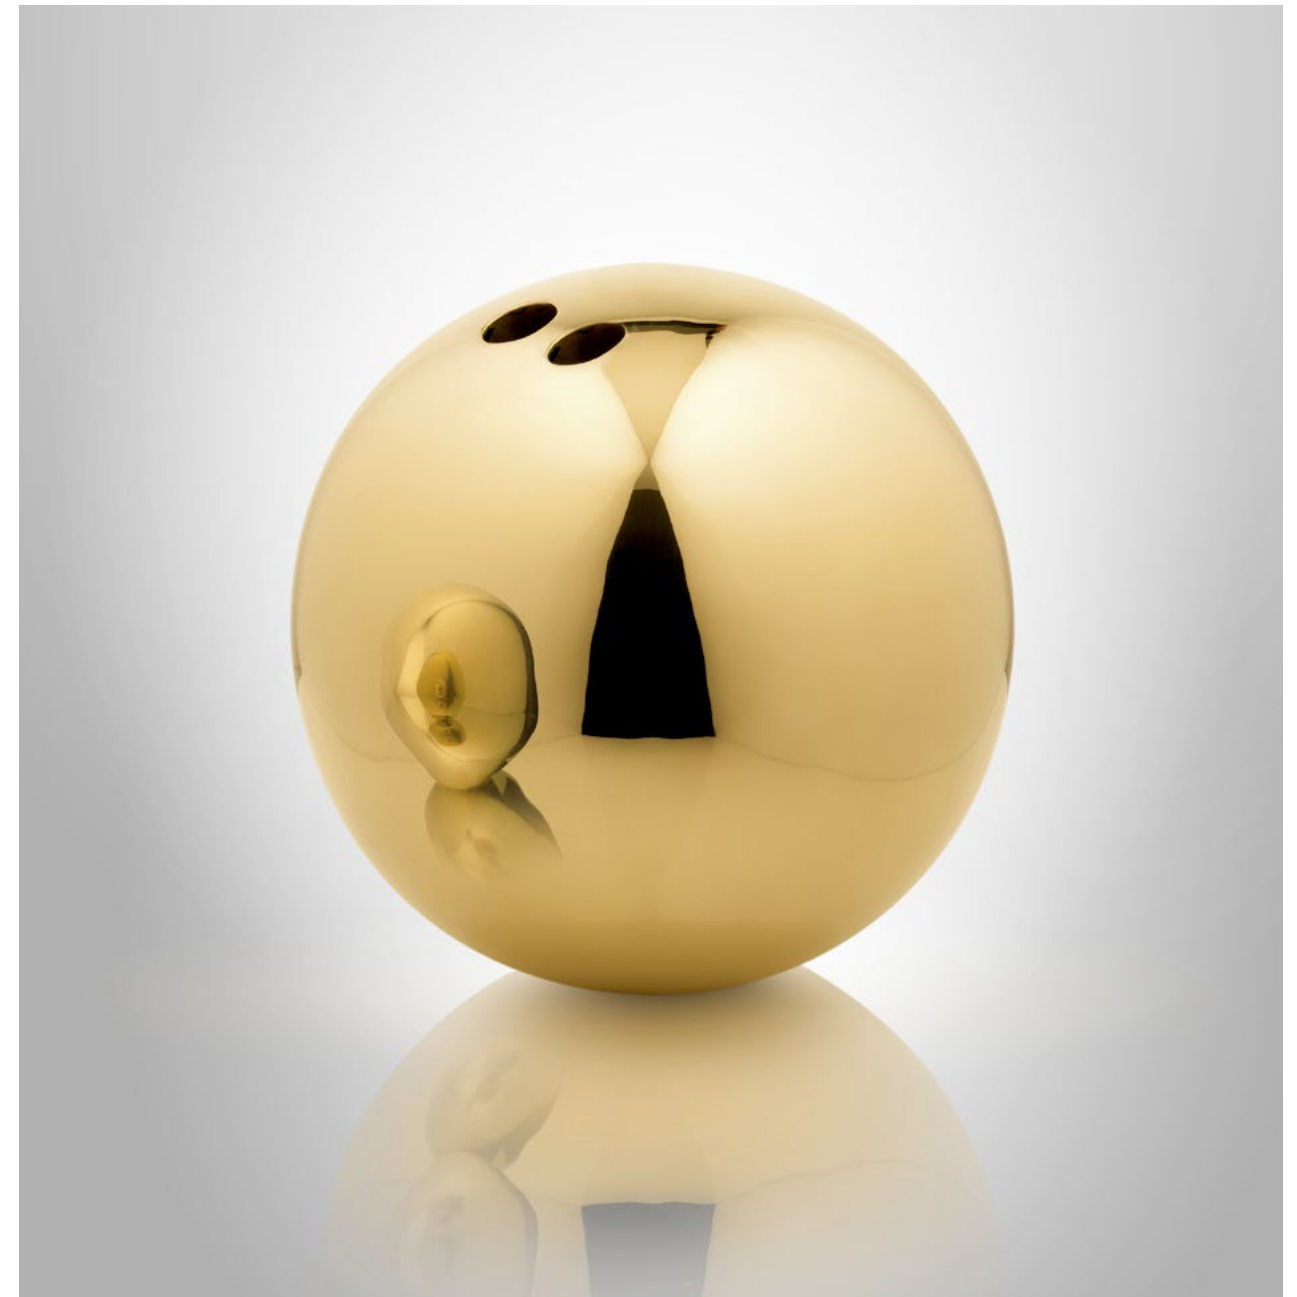

S14s opal LED tube
Radium Raledina 16,5W / 1000mm $\text{ø}29\text{mm}$
1000lm / 2700K

ONYX LIGHT, 2007
Onyx, black silk braided flex, inline switch.

Bulb specifications 240V
E27, G9 33W Raxon halogen retrofit / ø95mm white globe
458lm / 2700K

Bulb specifications 120V
E26, G9 33W Raxon halogen retrofit / ø3.75" white globe
458lm / 2700K

BALL VASE, 2006
Polished brass, glass tube.

Available in three versions
Version 1: one large hole
Version 2: two small holes
Version 3: one small and one large hole