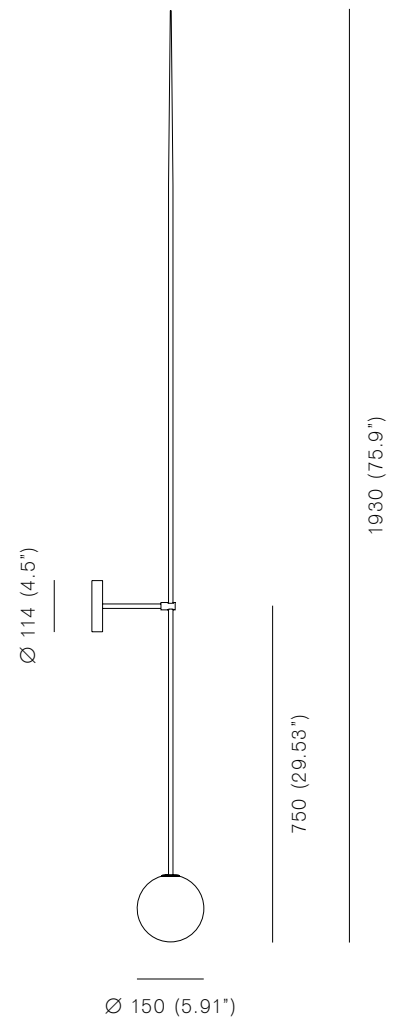

MOBILE CHANDELIER 10 - WALL MOUNTED, 2015
Black patinated brass, mouth blown opaline sphere.

Bulb specifications 120V / 240V

G6.35, 50W / 12V frosted halogen
760lm / 2700K