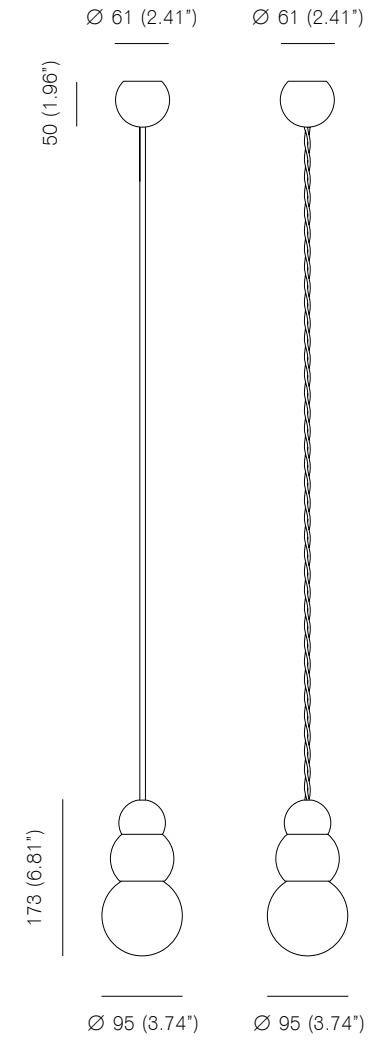

Bulb Specifications 240V
E14, G9 33W Raxon halogen retrofit / ø45mm white globe
458lm / 2700K

Bulb Specifications 120V
E26, G9 33W Raxon halogen retrofit / ø1.775" white globe
458lm / 2700K

120V version supplied with 4" junction box cover

BALL LIGHT LARGE - PENDANT ROD OR FLEX, 2008
Polished brass, polished nickel-plated or black patinated stainless steel.
2m standard flex length, bespoke length by order.
Pendant rod length to order with maximum rod length 2m.