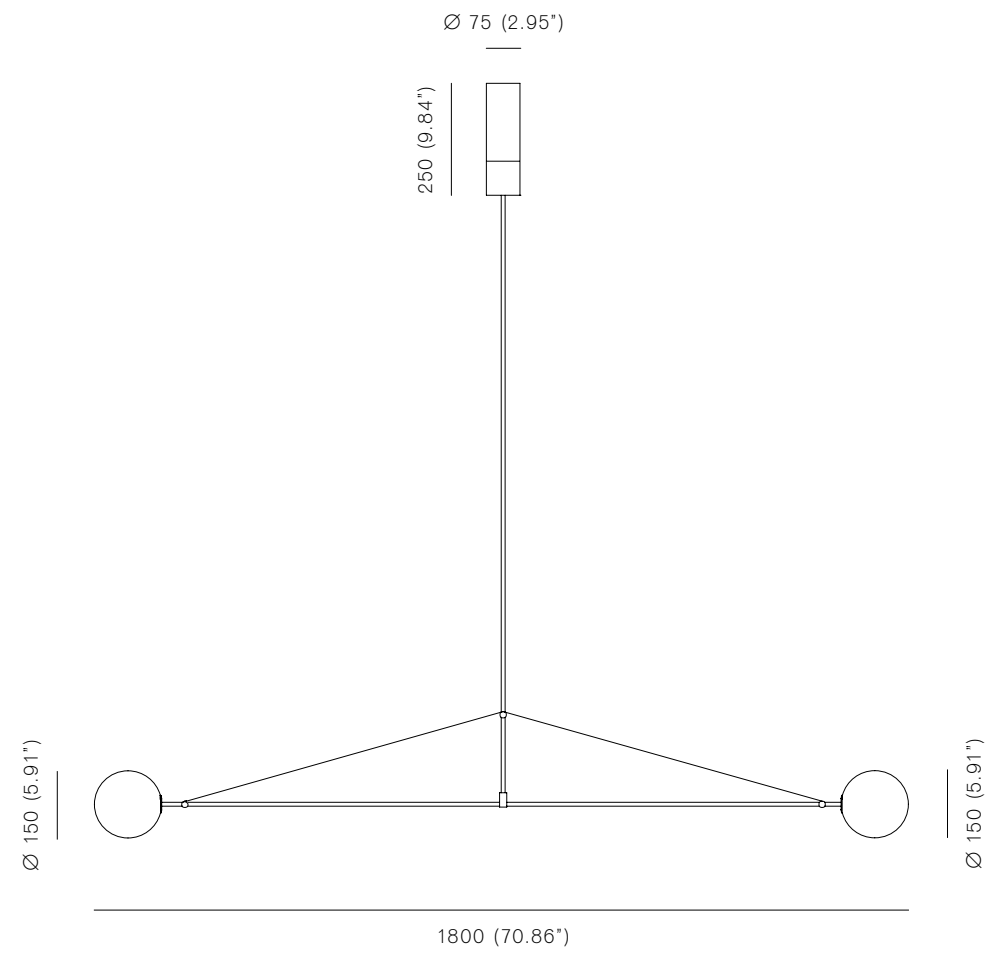

MOBILE CHANDELIER 2, 2008
Black patinated brass, mouth blown opaline spheres.
Pendant rod length to order.

Bulb specifications 120V / 240V

G6.35, 50W / 12V frosted halogen
760lm / 2700K

120V version supplied with a 4" junction box cover

Minimum and maximum total drop lengths apply.
Bespoke versions available.