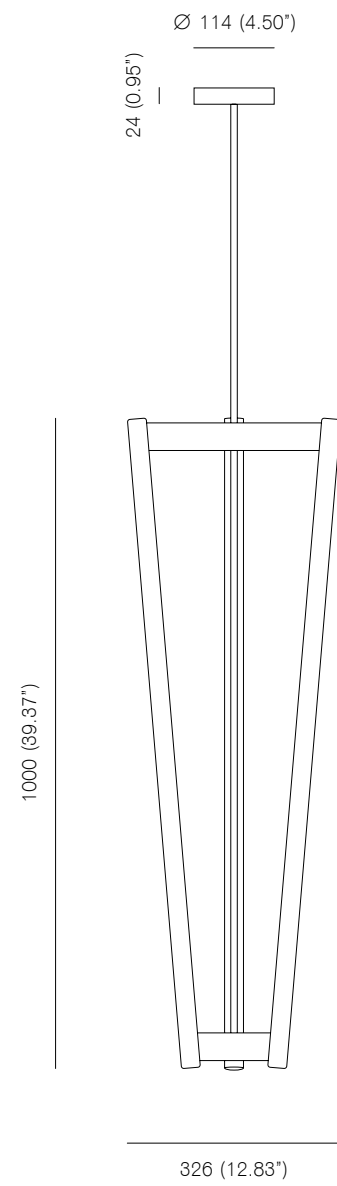

TUBE CHANDELIER, 2006
Satin brass or black patinated stainless steel.
Pendant rod length to order.

Bulb specifications 240V

S14s opal LED tube
Radium Raledina 16,5W / 1000mm $\text{ø}29\text{mm}$
1000lm / 2700K