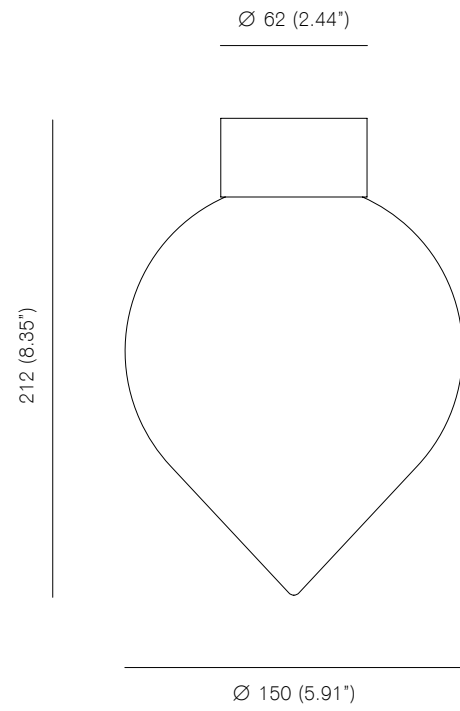

BOB - CEILING MOUNTED, 2015

Polished brass, polished nickel-plated brass or black-patinated brass.

Mouth blown opaline glass.

Bulb specifications 240V
G9, 40W frosted halogen bulb
460lm / 2800K

Bulb specifications 120V
G9, 40W frosted halogen bulb
350lm / 2800K

120V version supplied with 4" junction box cover