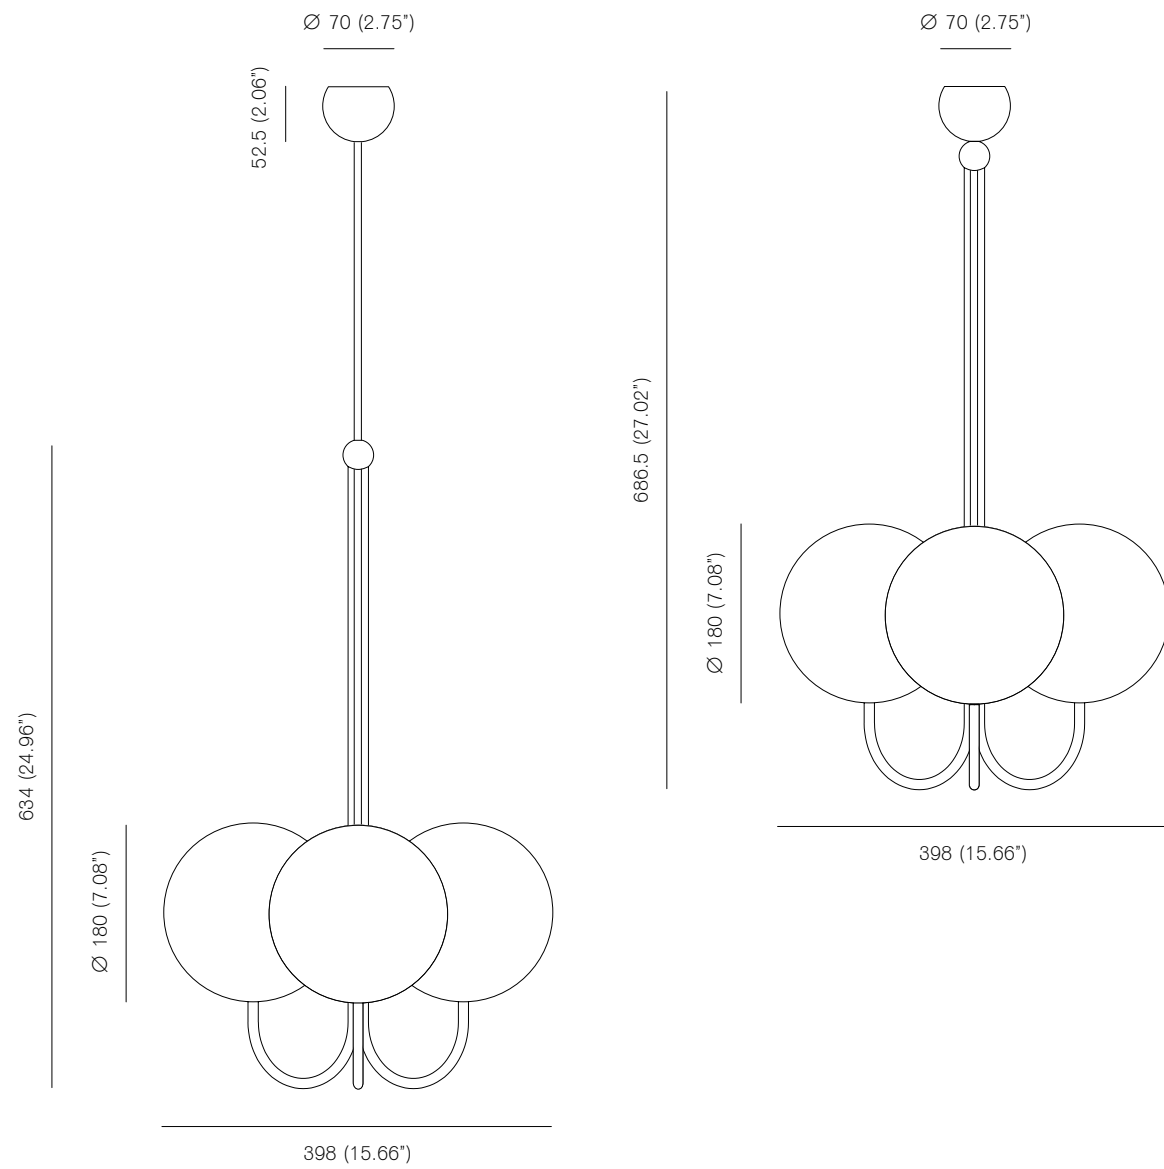

SINGLE ANGLE, 2013

Satin brass or satin nickel-plated brass, mouth blown opaline sphere.
Pendant rod length to order with maximum drop length 2.15m.

Bulb specifications 240V
G9, 40W frosted halogen bulb
460lm / 2800K

Bulb specifications 120V
G9, 40W frosted halogen bulb
350lm / 2800K

120V version supplied with 4" junction box cover

DOUBLE ANGLE, 2013

Satin brass or satin nickel-plated brass, mouth blown opaline spheres.
Pendant rod length to order with maximum rod length 2m.

Satin brass or satin nickel-plated brass, mouth blown opaline spheres.
Pendant rod length to order with maximum rod length 2m.

Bulb specifications 240V
G9, 40W frosted halogen bulb
460lm / 2800K

Bulb specifications 120V
G9, 40W frosted halogen bulb
350lm / 2800K