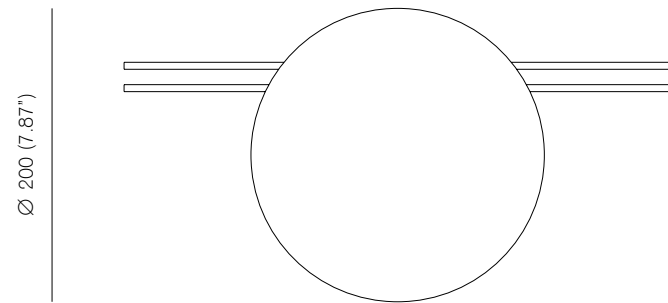

REST, 2015

Satin brass, satin nickel-plated brass or black-patinated brass.

Mouth blown opaline sphere.

Black braided flex, inline switch.

373 (14.69 inches)

Bulb specifications 240V
G9, 40W frosted halogen bulb
460lm / 2800K

Bulb specifications 120V
G9, 40W frosted halogen bulb
350lm / 2800K