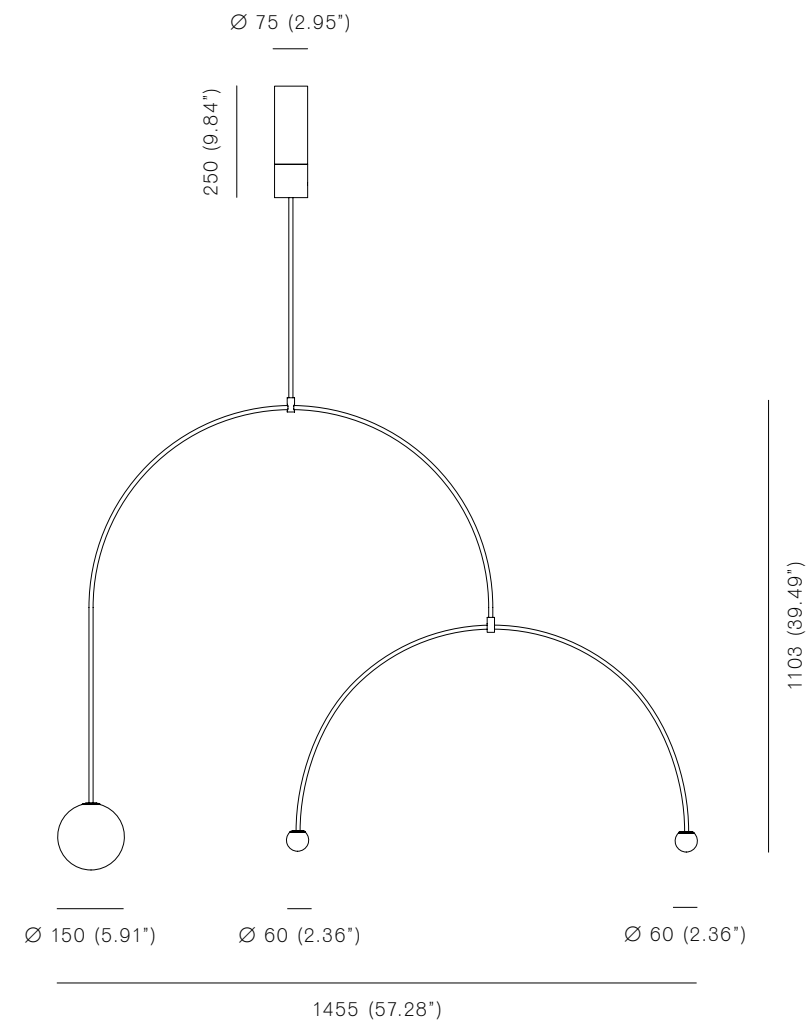

MOBILE CHANDELIER 9, 2015
Black patinated brass, mouth blown opaline spheres.
Pendant rod length to order.

Bulb specifications 120V / 240V

G6.35, 50W / 12V frosted halogen for ø150mm sphere
760lm / 2700K

G4, 20W / 12V frosted halogen for ø60mm spheres
250lm / 2700K

120V version supplied with a 4" junction box cover

Minimum and maximum total drop lengths apply.
Bespoke versions available.