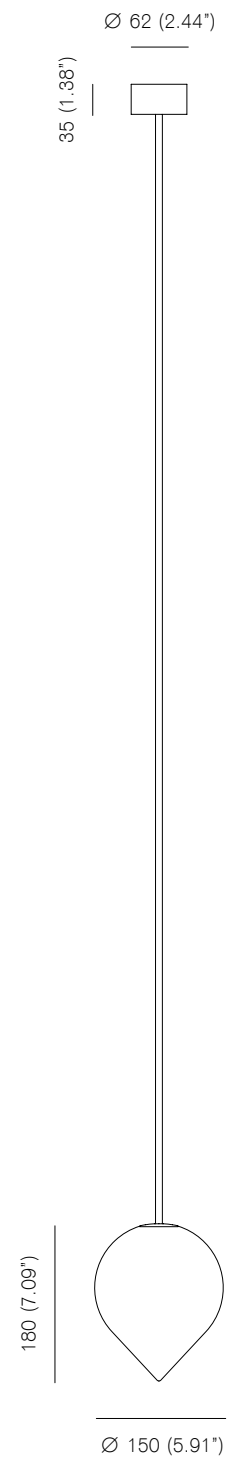

BOB - PENDANT ROD OR FLEX, 2015

Polished brass, polished nickel-plated brass or black-patinated brass.

Mouth blown opaline glass.

2m standard flex length, bespoke length by order.

Pendant rod length to order with maximum rod length 2m.

Bulb specifications 240V
G9, 40W frosted halogen bulb
460lm / 2800K

Bulb specifications 120V
G9, 40W frosted halogen bulb
350lm / 2800K

120V version supplied with 4" junction box cover