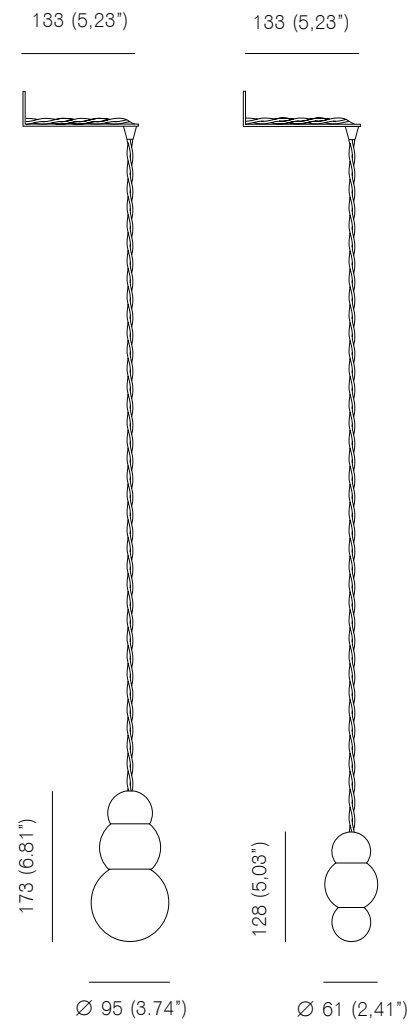

BALL LIGHT LARGE & SMALL WALL BRACKET, 2008
Polished brass, polished nickel-plated or black patinated stainless steel.
2m standard flex length, bespoke length by order.

Large

Bulb specifications 240V
E27, G9 33W Raxon halogen retrofit / ø95mm white globe
458lm / 2700K

Bulb specifications 120V
E26, G9 33W Raxon halogen retrofit / ø3.75" white globe
458lm / 2700K

120V version supplied with 4" junction box cover

Small

Bulb specifications 240V
E14, G9 33W Raxon halogen retrofit / ø45mm white globe
458lm / 2700K

Bulb specifications 120V
E26, G9 33W Raxon halogen retrofit / ø1.775" white globe
458lm / 2700K

120V version supplied with 4" junction box cover