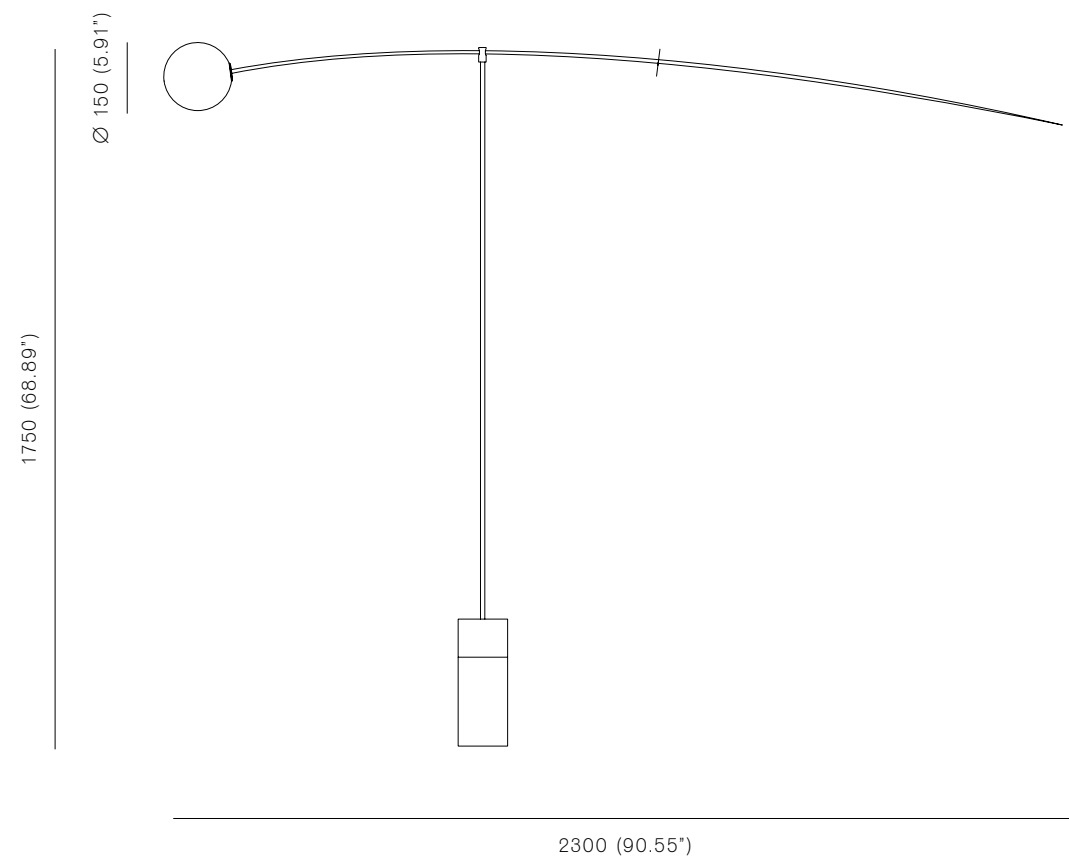

MOBILE CHANDELIER 5, 2011
Black patinated brass, mouth blown opaline sphere.
Black silk braided flex, inline dimmer.

Bulb specifications 120V / 240V

G6.35, 50W / 12V frosted halogen
760lm / 2700K