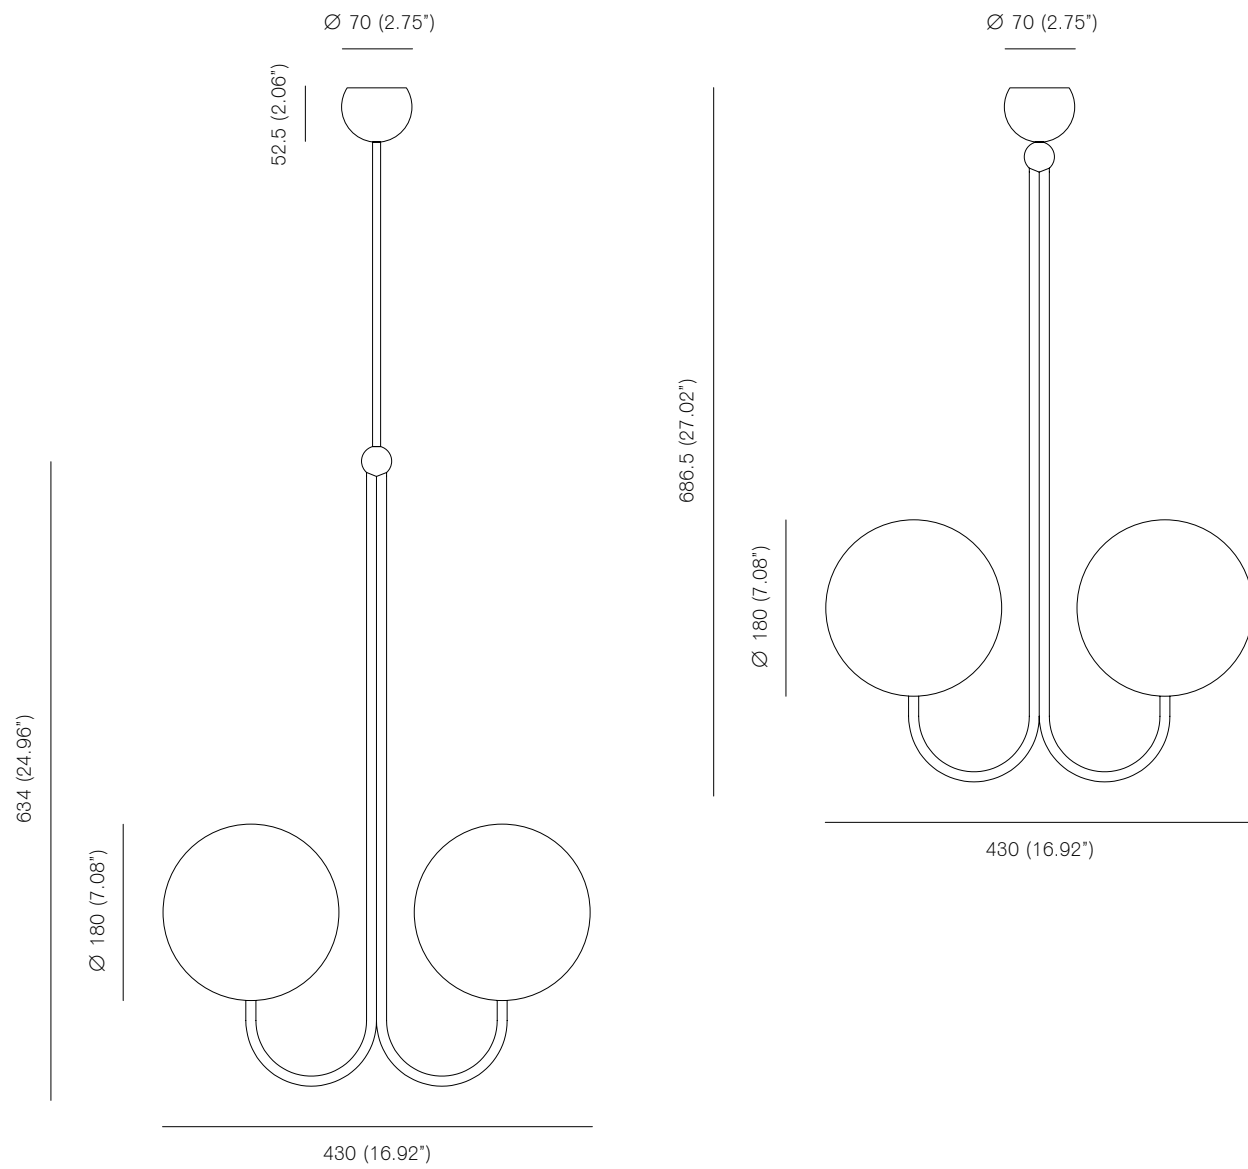

SINGLE ANGLE, 2013

Satin brass or satin nickel-plated brass, mouth blown opaline sphere.
Pendant rod length to order with maximum drop length 2.15m.

Bulb specifications 240V
G9, 40W frosted halogen bulb
460lm / 2800K

Bulb specifications 120V
G9, 40W frosted halogen bulb
350lm / 2800K

120V version supplied with 4" junction box cover

DOUBLE ANGLE, 2013

Satin brass or satin nickel-plated brass, mouth blown opaline spheres.
Pendant rod length to order with maximum rod length 2m.