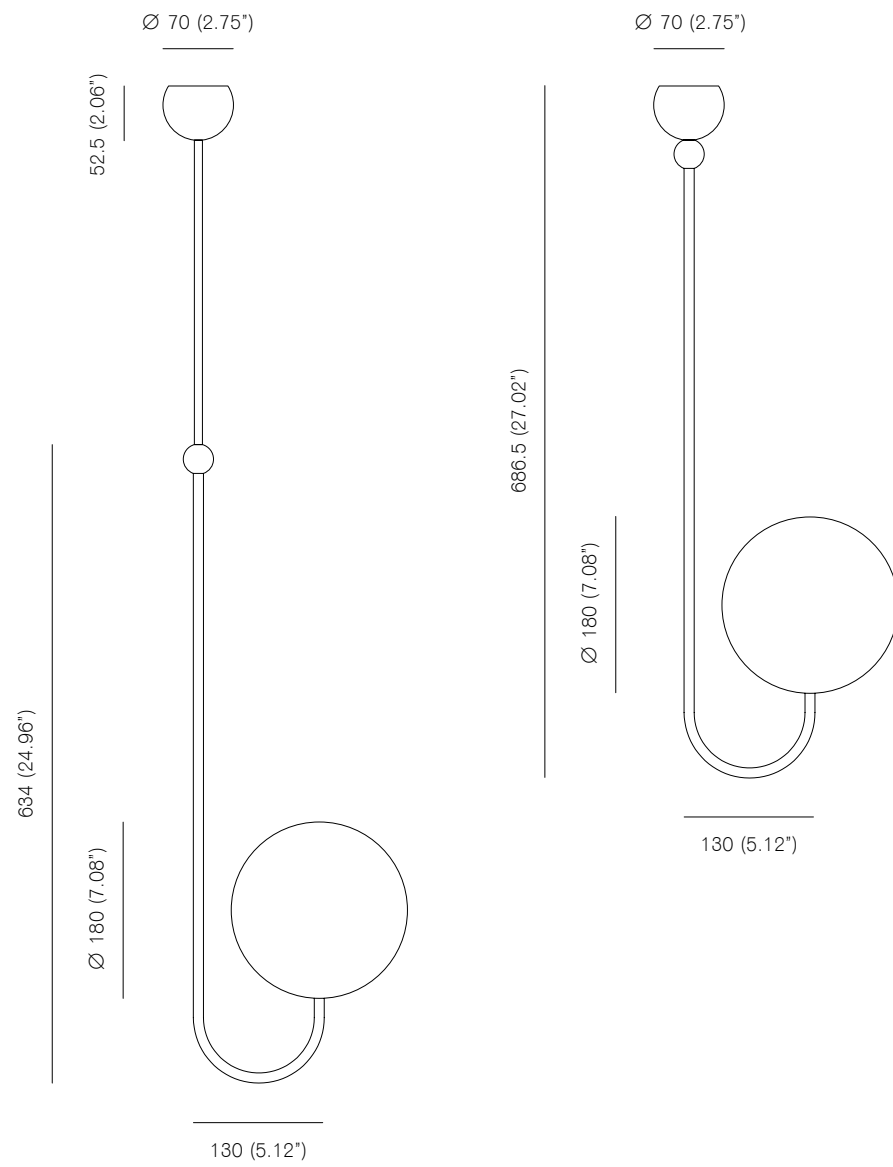

Mouth blown opaline sphere. 2m standard flex length, bespoke length by order.

Pendant rod length to order with maximum rod length 2m.

Bulb specifications 120V / 240V
G9, 25W frosted halogen bulb
260lm / 3000K

HAPPY TOGETHER 4 STACK

PENDANT ROD OR FLEX, 2015

Polished brass, polished nickel-plated brass or black-patinated brass.
Mouth blown opaline spheres. 2m standard flex length, bespoke length by order.
Pendant rod length to order with maximum rod length 2m.

HAPPY TOGETHER 10 STACK

PENDANT ROD OR FLEX, 2015

Polished brass, polished nickel-plated brass or black-patinated brass.
Mouth blown opaline spheres. 2m standard flex length, bespoke length by order.
Pendant rod length to order with maximum rod length 2m.

SINGLE ANGLE, 2013

Satin brass or satin nickel-plated brass, mouth blown opaline sphere.
Pendant rod length to order with maximum drop length 2.15m.

Bulb specifications 240V
G9, 40W frosted halogen bulb
460lm / 2800K