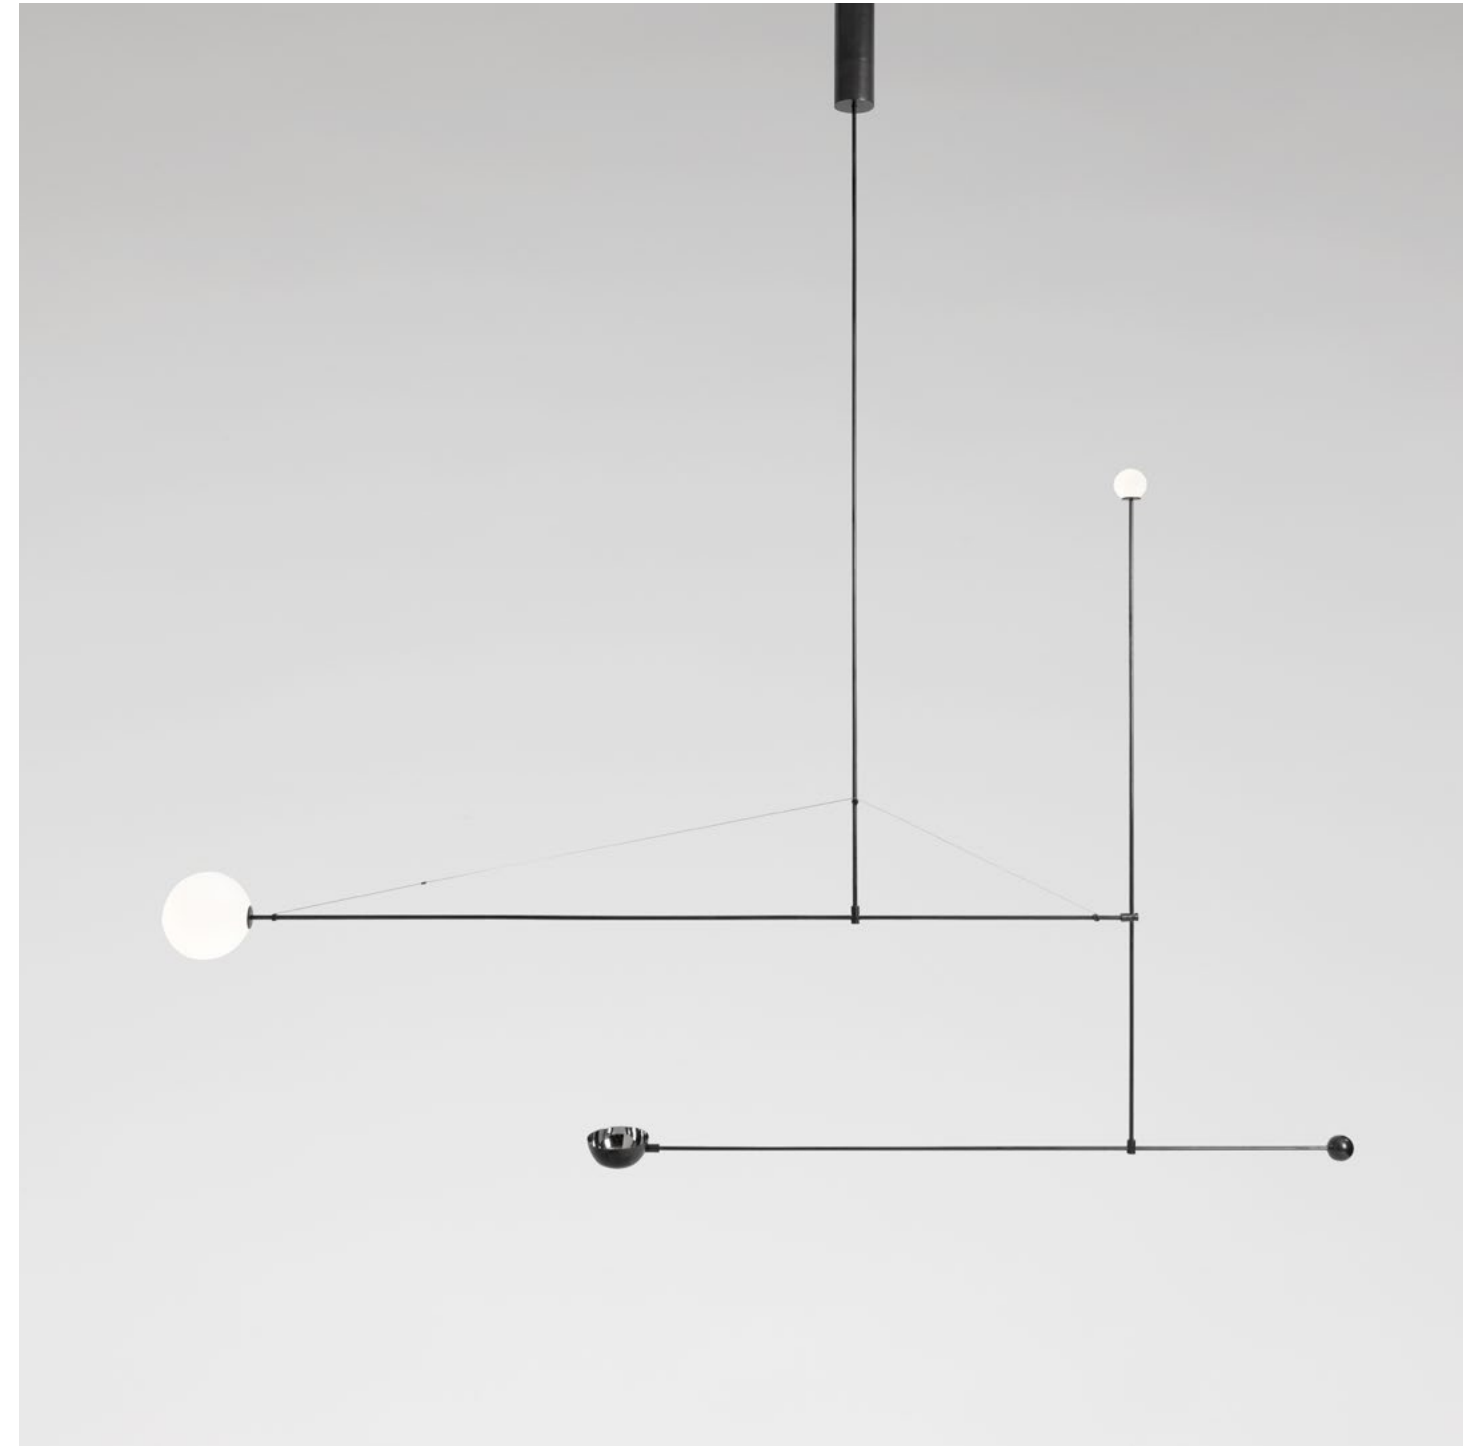

Photography
by Hélène Binet

Product Catalogue

MOBILE CHANDELIER 1, 2008
Black patinated brass, mouth blown opaline spheres.
Pendant rod length to order.

Bulb specifications 120V / 240V

G6.35, 50W / 12V frosted halogen for ø150mm sphere
760lm / 2700K

G4, 20W / 12V frosted halogen for ø60mm sphere
250lm / 2700K

120V version supplied with a 4" junction box cover

Minimum and maximum total drop lengths apply.
Bespoke versions available.

MOBILE CHANDELIER 2, 2008
Black patinated brass, mouth blown opaline spheres.
Pendant rod length to order.