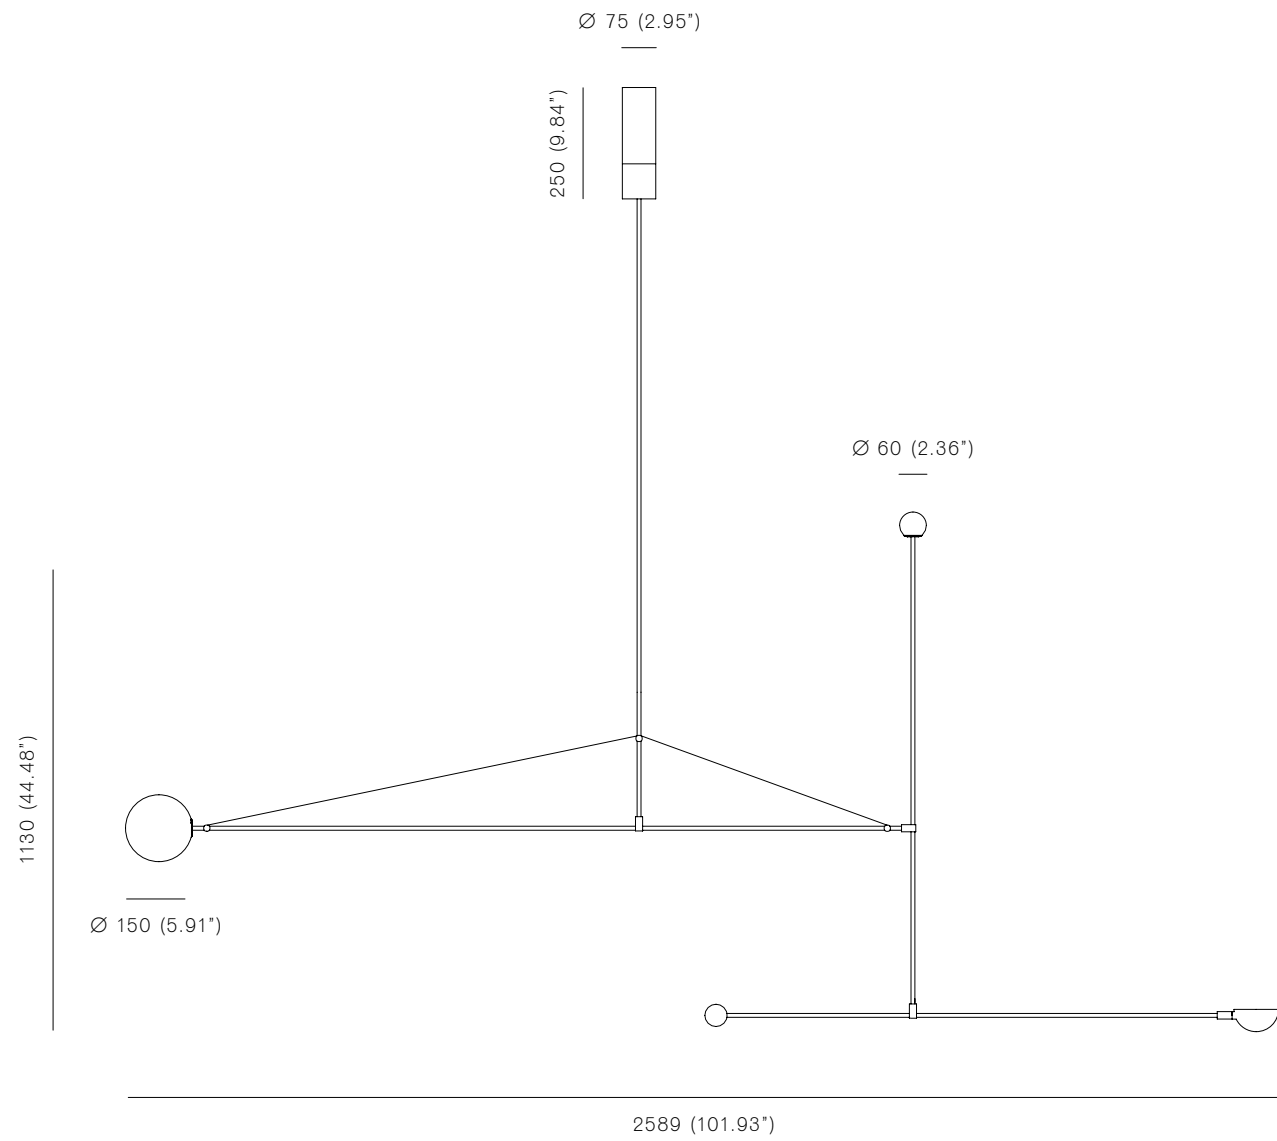

Photography
by Hélène Binet

Product Catalogue

MOBILE CHANDELIER 1, 2008
Black patinated brass, mouth blown opaline spheres.
Pendant rod length to order.

Bulb specifications 120V / 240V

G6.35, 50W / 12V frosted halogen for ø150mm sphere
760lm / 2700K