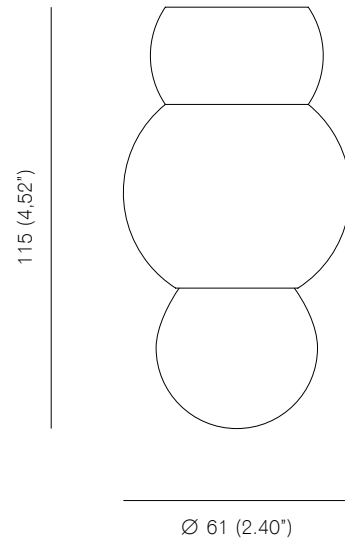

BALL LIGHT - CEILING MOUNTED, 2009

Polished brass, polished nickel-plated or black patinated stainless steel.

Bulb specifications 240V
E14, G9 33W Raxon halogen retrofit / ø45mm white globe
458lm / 2700K

Bulb specifications 120V
E12, G9 33W Paulmann halogen retrofit / ø1.775" white globe
458lm / 2700K

120V version supplied with 4" junction box cover