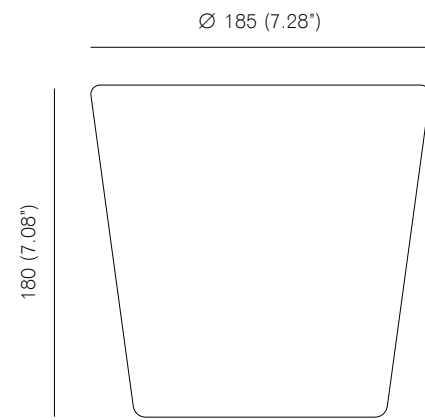

MIRROR GLASSES, 1997
Double wall mirrored silver glass.

Ice Bucket