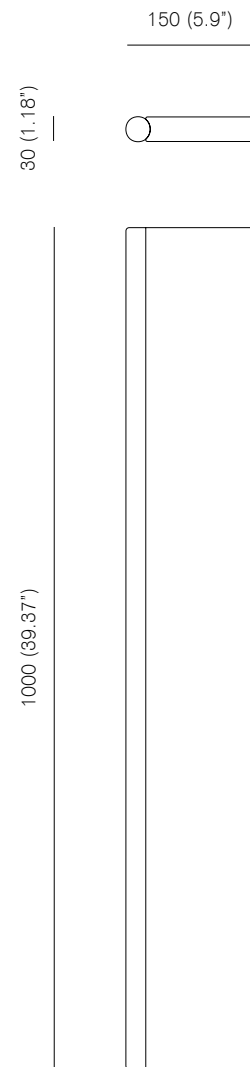

TUBE WALL LIGHT 1M, 2006

Satin brass, polished nickel-plated or black patinated stainless steel.