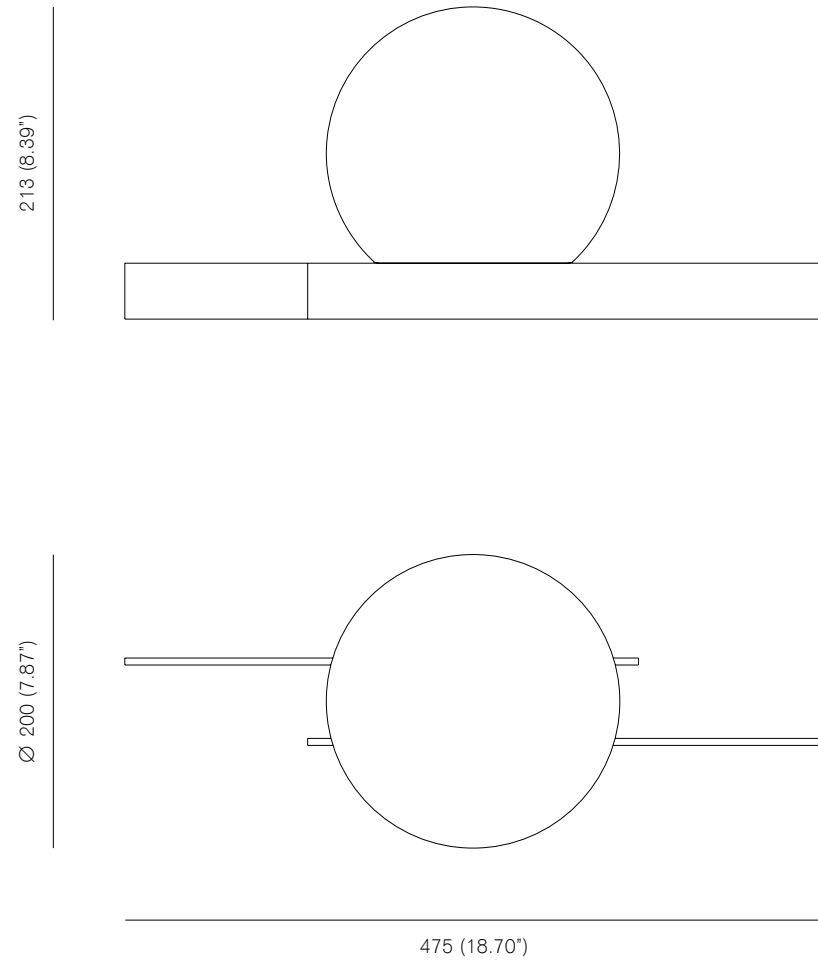

SOMEWHERE IN THE MIDDLE, 2015
Satin brass, satin nickel-plated brass or black-patinated brass.
Mouth blown opaline sphere.
Black braided flex, inline switch.