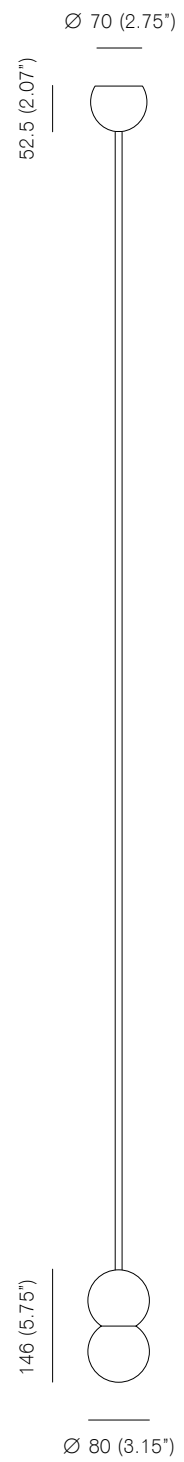

SMALL BALL - PENDANT ROD OR FLEX, 2015
Polished brass, polished nickel-plated or black-patinated brass.
Mouth blown opaline sphere.
2m standard flex length, bespoke length by order.
Pendant rod length to order with maximum rod length 2m.

Bulb specifications 120V / 240V
G9, 25W frosted halogen bulb
260lm / 3000K

120V supplied with 4" junction box cover