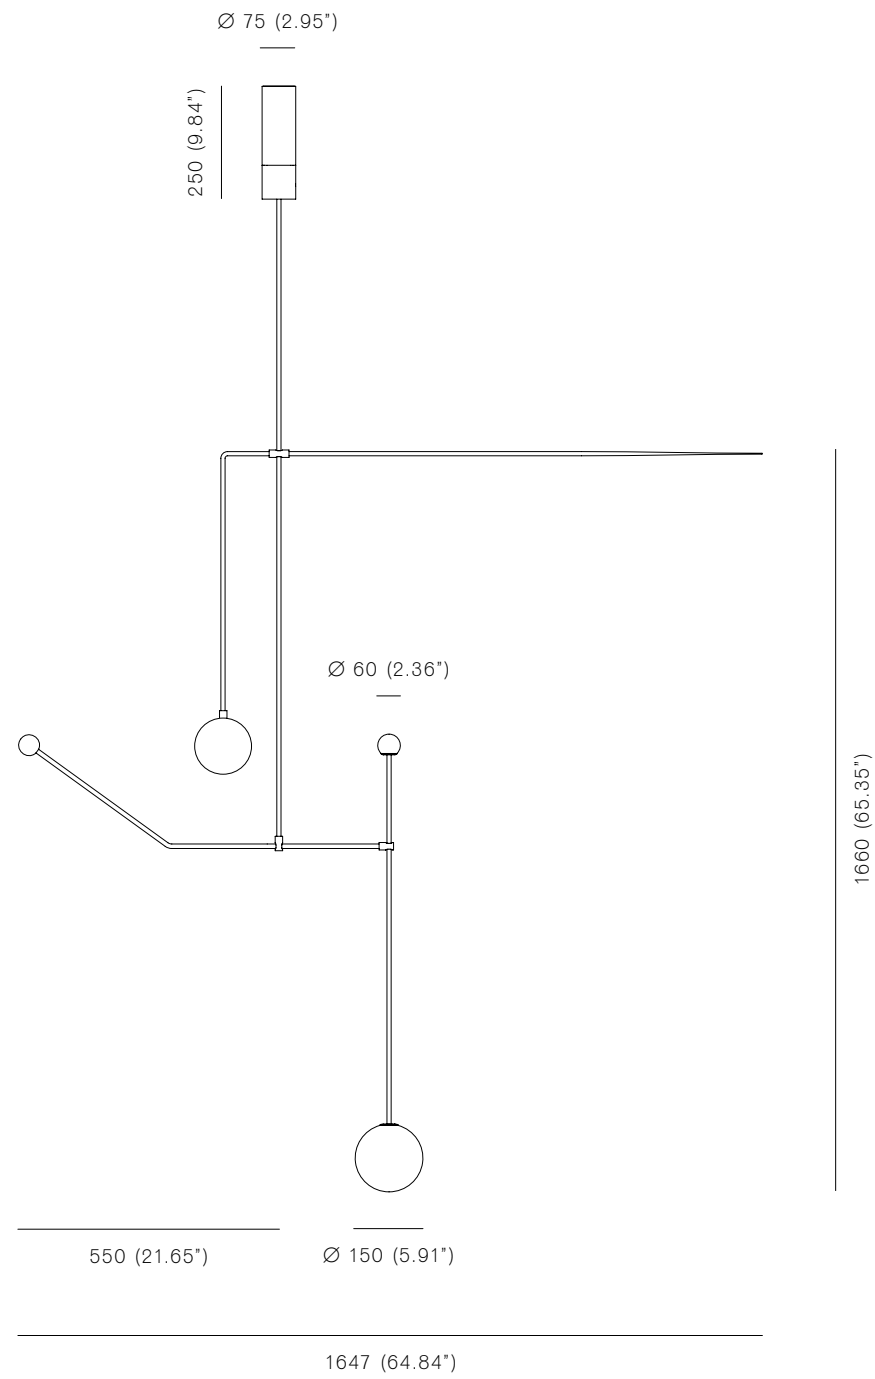

MOBILE CHANDELIER 6, 2015
Black patinated brass, mouth blown opaline spheres.
Pendant rod length to order.

Bulb specifications 120V / 240V

G6.35, 50W / 12V frosted halogen for ø150mm sphere
760lm / 2700K

G4, 20W / 12V frosted halogen for ø60mm sphere
250lm / 2700K

120V version supplied with a 4" junction box cover

Minimum and maximum total drop lengths apply.
Bespoke versions available.