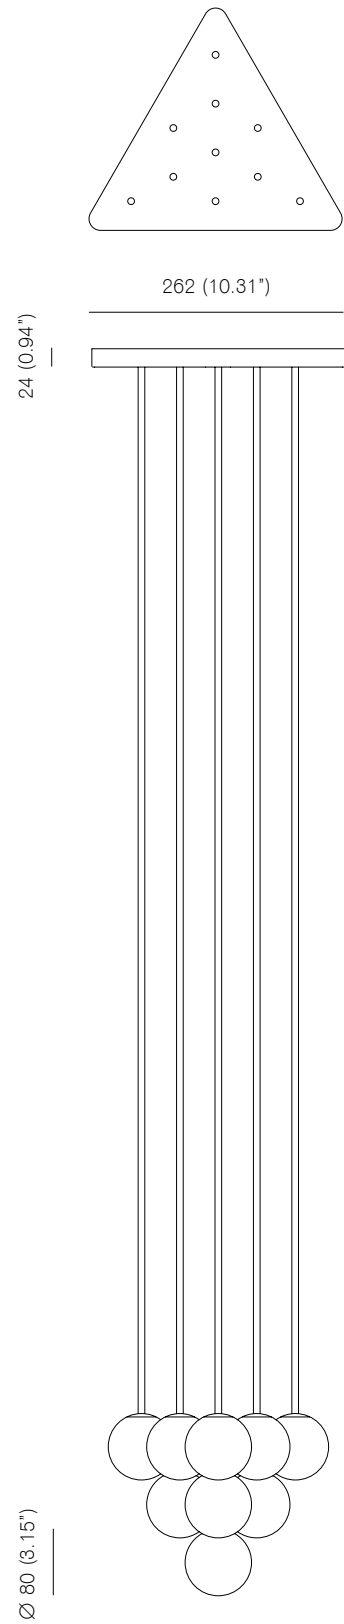

HAPPY TOGETHER 10 BERRIES

PENDANT ROD OR FLEX, 2015

Polished brass, polished nickel-plated brass or black-patinated brass.
Mouth blown opaline spheres. 2m standard flex length, bespoke length by order.
Pendant rod length to order with maximum rod length 2m.