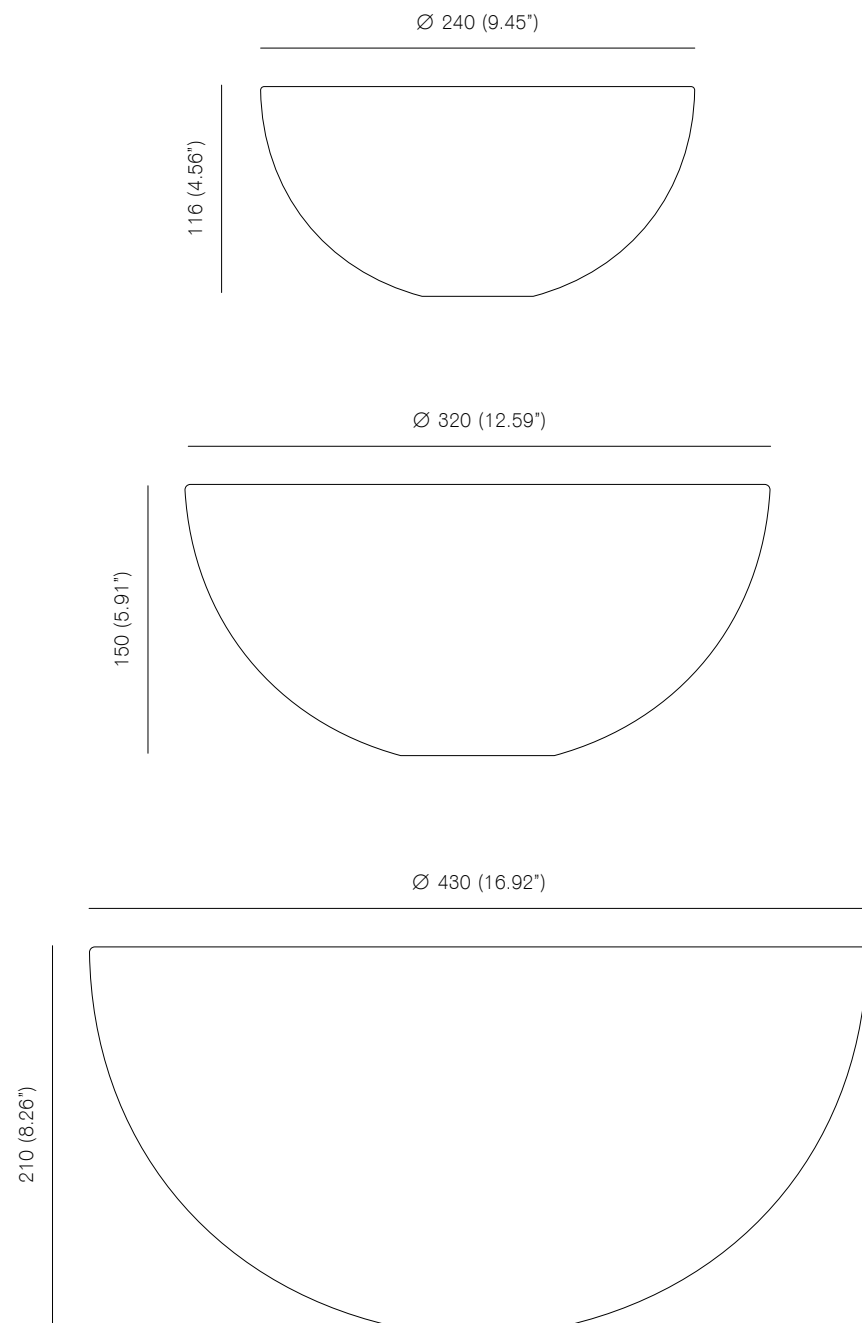

MEDITATION STOOL, 2006
Polished black marquina or statuary white marble.