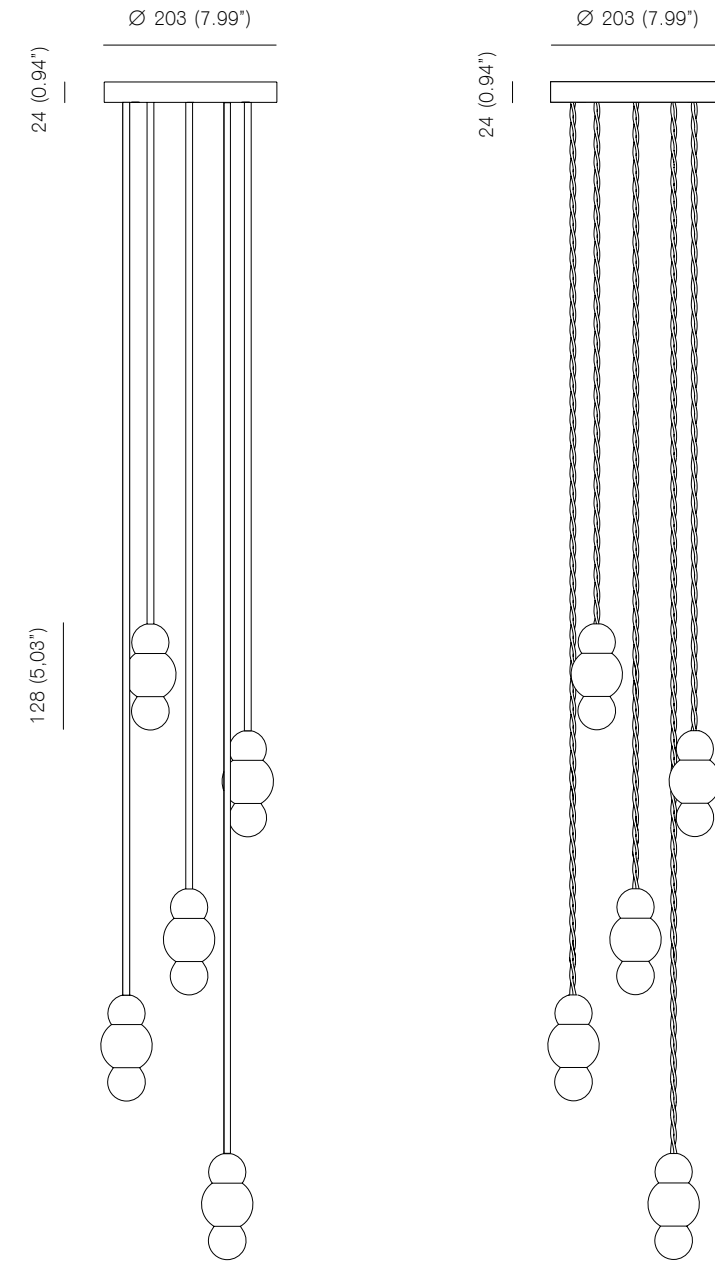

Large

Bulb specifications 240V
E27, G9 33W Raxon halogen retrofit / ø95mm white globe
458lm / 2700K

Bulb specifications 120V
E26, G9 33W Raxon halogen retrofit / ø3.75\"/>

Small

Bulb specifications 240V
E14, G9 33W halogen Raxon retrofit / ø45mm white globe
458lm / 2700K

Bulb specifications 120V
E26, G9 33W Raxon halogen retrofit / ø1.775\"/>

BALL LIGHTS 5 CEILING ROSE - PENDANT ROD OR FLEX, 2013
Polished brass, polished nickel-plated or black patinated stainless steel.
2m standard flex length, bespoke length by order.
Pendant rod length to order with maximum rod length 2m.