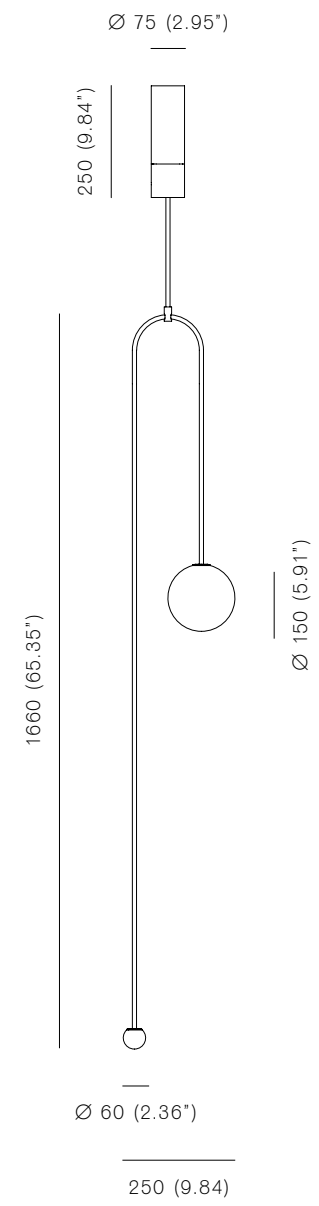

MOBILE CHANDELIER 7, 2015
Black patinated brass, mouth blown opaline spheres.
Pendant rod length to order.

Bulb specifications 120V / 240V

G6.35, 50W / 12V frosted halogen for ø150mm sphere
760lm / 2700K

G4, 20W / 12V frosted halogen for ø60mm sphere
250lm / 2700K

120V version supplied with a 4" junction box cover

Minimum and maximum total drop lengths apply.
Bespoke versions available.