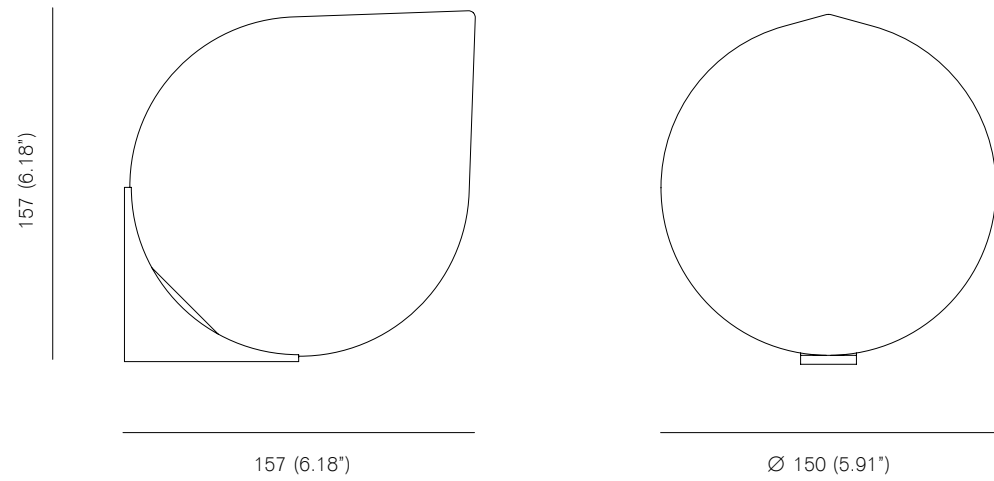

BOB - WALL MOUNTED, 2015

Polished brass, polished nickel-plated brass or black-patinated brass.

Mouth blown opaline glass.

Bulb specifications 240V
G9, 40W frosted halogen bulb
460lm / 2800K

Bulb specifications 120V
G9, 40W frosted halogen bulb
350lm / 2800K

120V version supplied with 4" junction box cover