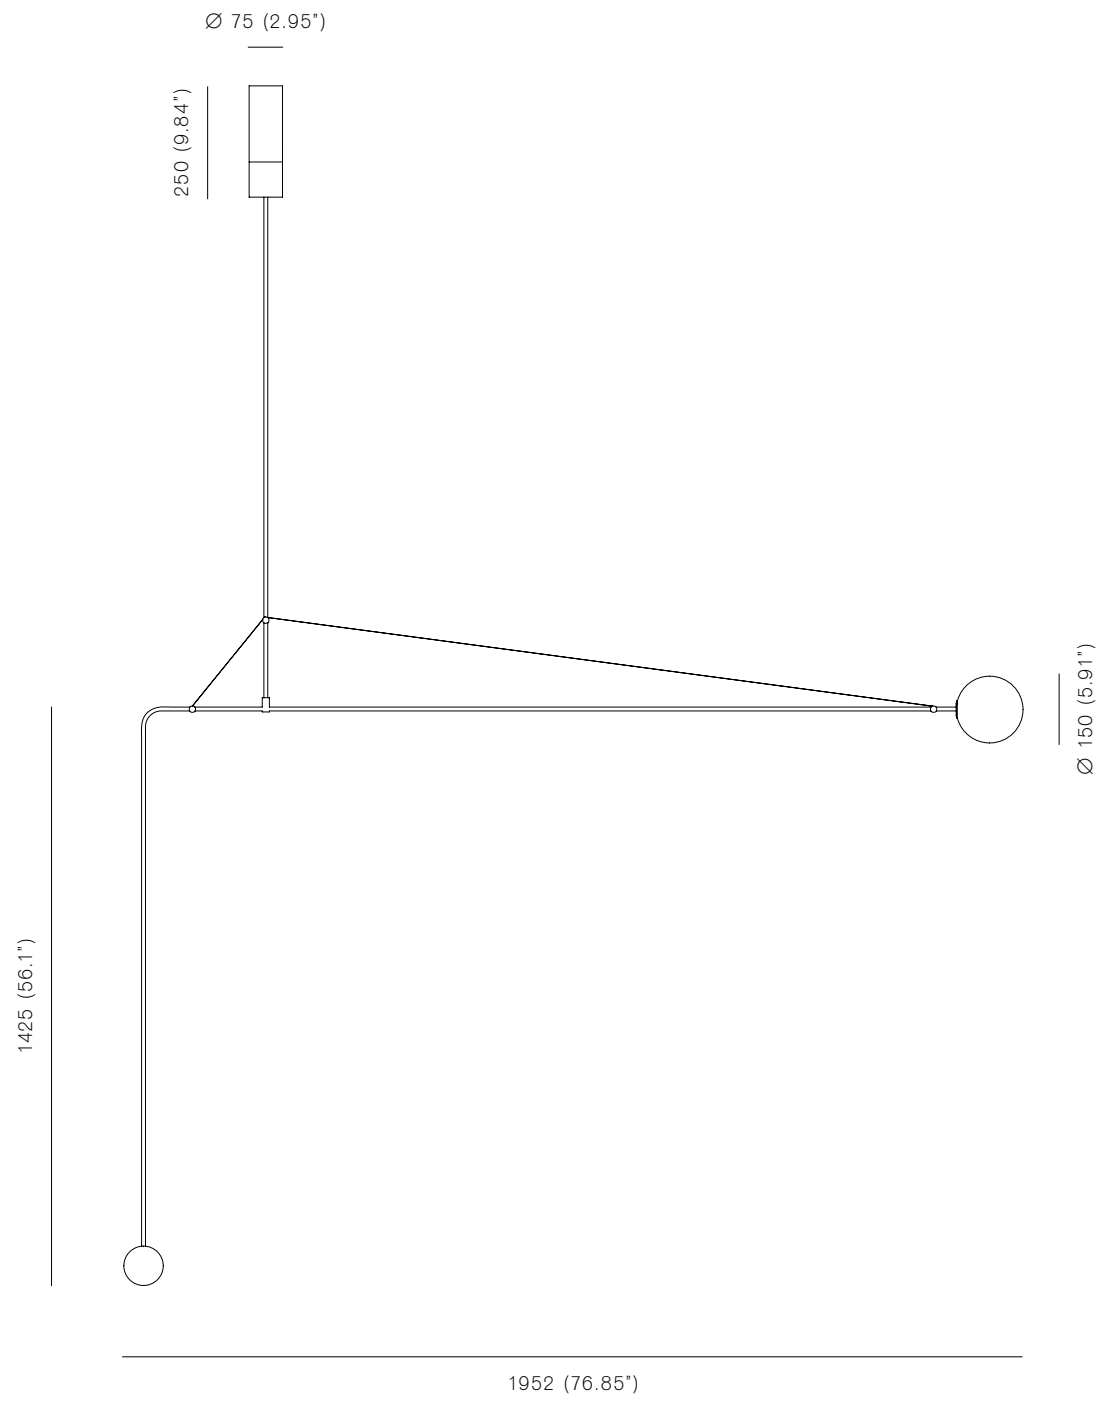

MOBILE CHANDELIER 4, 2008
Black patinated brass, mouth blown opaline sphere.
Pendant rod length to order.

Bulb specifications 120V / 240V

G6.35, 50W / 12V frosted halogen
760lm / 2700K

120V version supplied with a 4" junction box cover

Minimum and maximum total drop lengths apply.
Bespoke versions available.