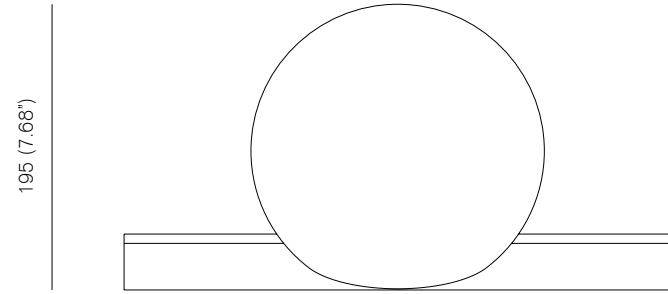

REST, 2015

Satin brass, satin nickel-plated brass or black-patinated brass.

Mouth blown opaline sphere.

Black braided flex, inline switch.

373 (14.69 inches)

Bulb specifications 240V
G9, 40W frosted halogen bulb
460lm / 2800K

Bulb specifications 120V
G9, 40W frosted halogen bulb
350lm / 2800K