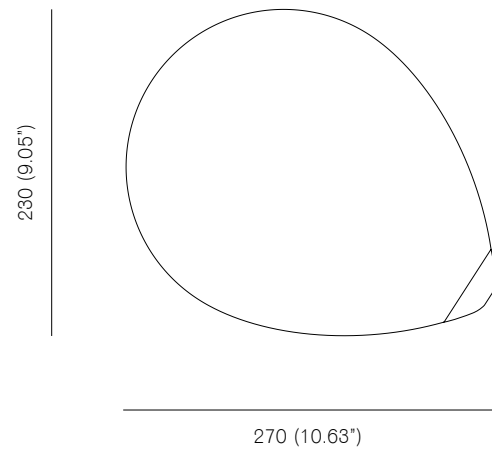

ON MY MIND, 2015

Polished brass, polished nickel-plated brass or black-patinated brass.

Mouth blown opaline glass.

Colour matched braided flex, inline switch.

Bulb specifications 240V
E14, 40W opal halogen bulb
350lm / 2800K

Bulb specifications 120V
E12, 40W opal halogen bulb
350lm / 2800K