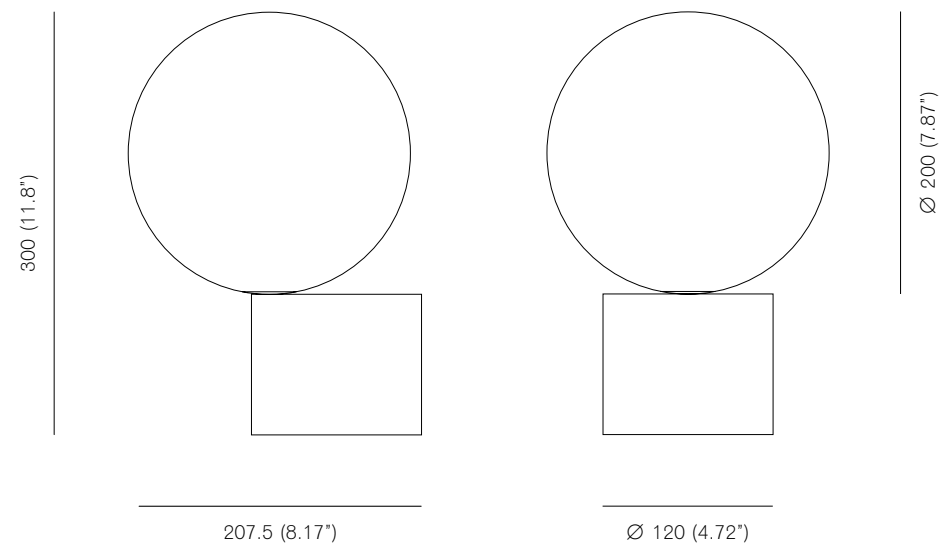

TIP OF THE TONGUE, 2013

Polished brass or polished nickel-plated brass, mouth blown opaline sphere.
Black braided flex, inline switch.