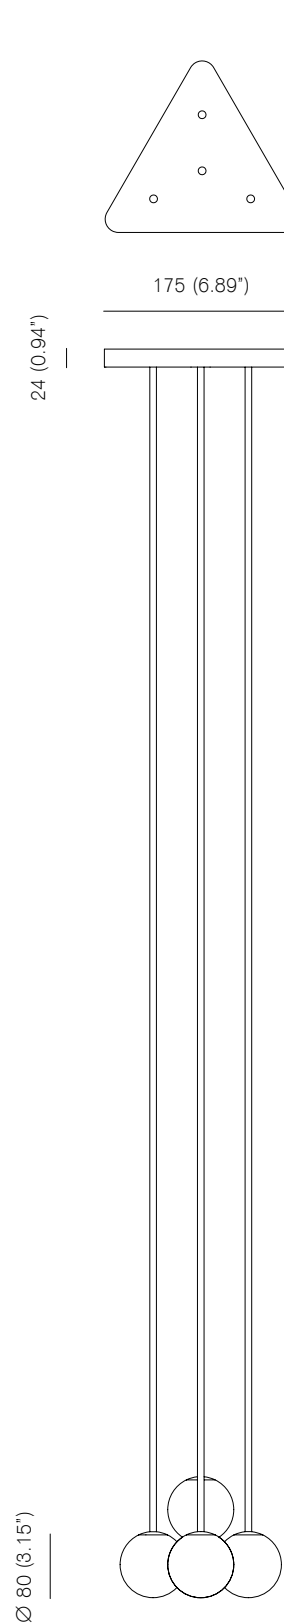

HAPPY TOGETHER 4 STACK

PENDANT ROD OR FLEX, 2015

Polished brass, polished nickel-plated brass or black-patinated brass.
Mouth blown opaline spheres. 2m standard flex length, bespoke length by order.
Pendant rod length to order with maximum rod length 2m.