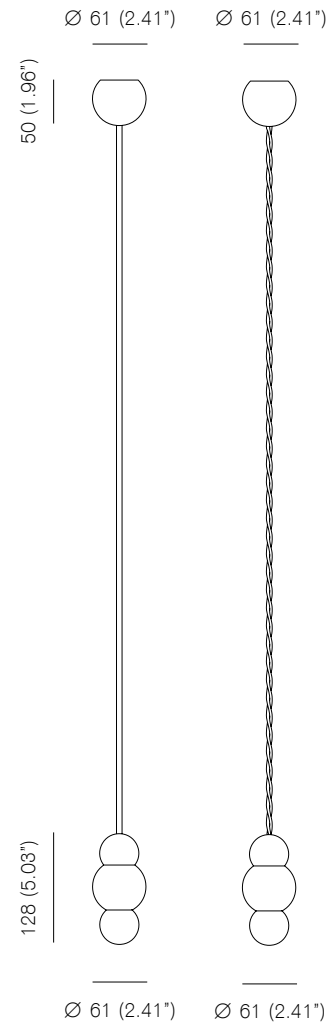

Mouth blown opaline sphere. 2m standard flex length, bespoke length by order.

Pendant rod length to order with maximum rod length 2m.

Bulb specifications 120V / 240V
G9, 25W frosted halogen bulb
260lm / 3000K

SINGLE ANGLE, 2013

Satin brass or satin nickel-plated brass, mouth blown opaline sphere.
Pendant rod length to order with maximum drop length 2.15m.

Bulb specifications 240V
G9, 40W frosted halogen bulb
460lm / 2800K

Satin brass or satin nickel-plated brass, mouth blown opaline spheres.
Pendant rod length to order with maximum rod length 2m.

Bulb specifications 240V
G9, 40W frosted halogen bulb
460lm / 2800K

Bulb specifications 120V
G9, 40W frosted halogen bulb
350lm / 2800K

120V version supplied with 4" junction box cover

BALL LIGHT SMALL - PENDANT ROD OR FLEX, 2008
 Polished brass, polished nickel-plated or black patinated stainless steel.
 2m standard flex length, bespoke length by order.
 Pendant rod length to order with maximum rod length 2m.