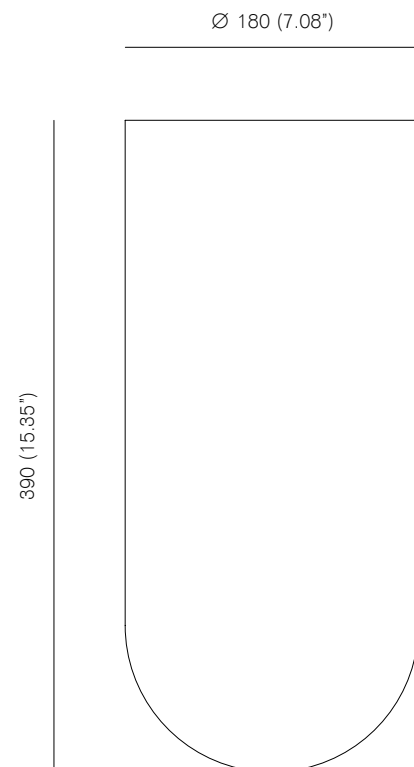

ONYX LIGHT, 2007
Onyx, black silk braided flex, inline switch.

Bulb specifications 240V
E27, G9 33W Raxon halogen retrofit / ø95mm white globe
458lm / 2700K

Bulb specifications 120V
E26, G9 33W Raxon halogen retrofit / ø3.75" white globe
458lm / 2700K