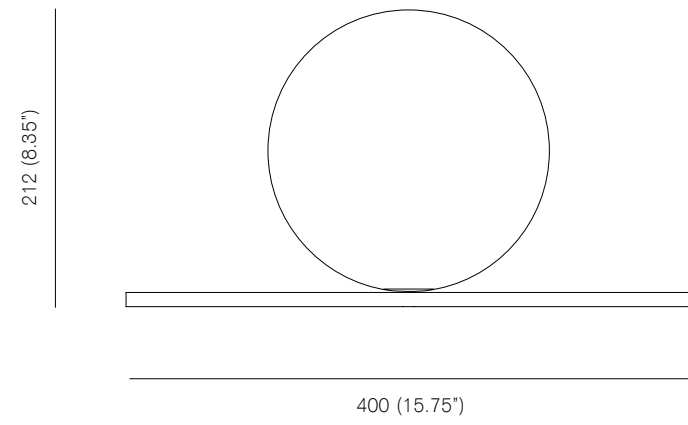

GET SET, 2013

Polished brass or polished nickel-plated brass, mouth blown opaline sphere.
Black braided flex, inline switch.

Bulb specifications 240V
G9, 40W frosted halogen bulb
460lm / 2800K

Bulb specifications 120V
G9, 40W frosted halogen bulb
350lm / 2800K