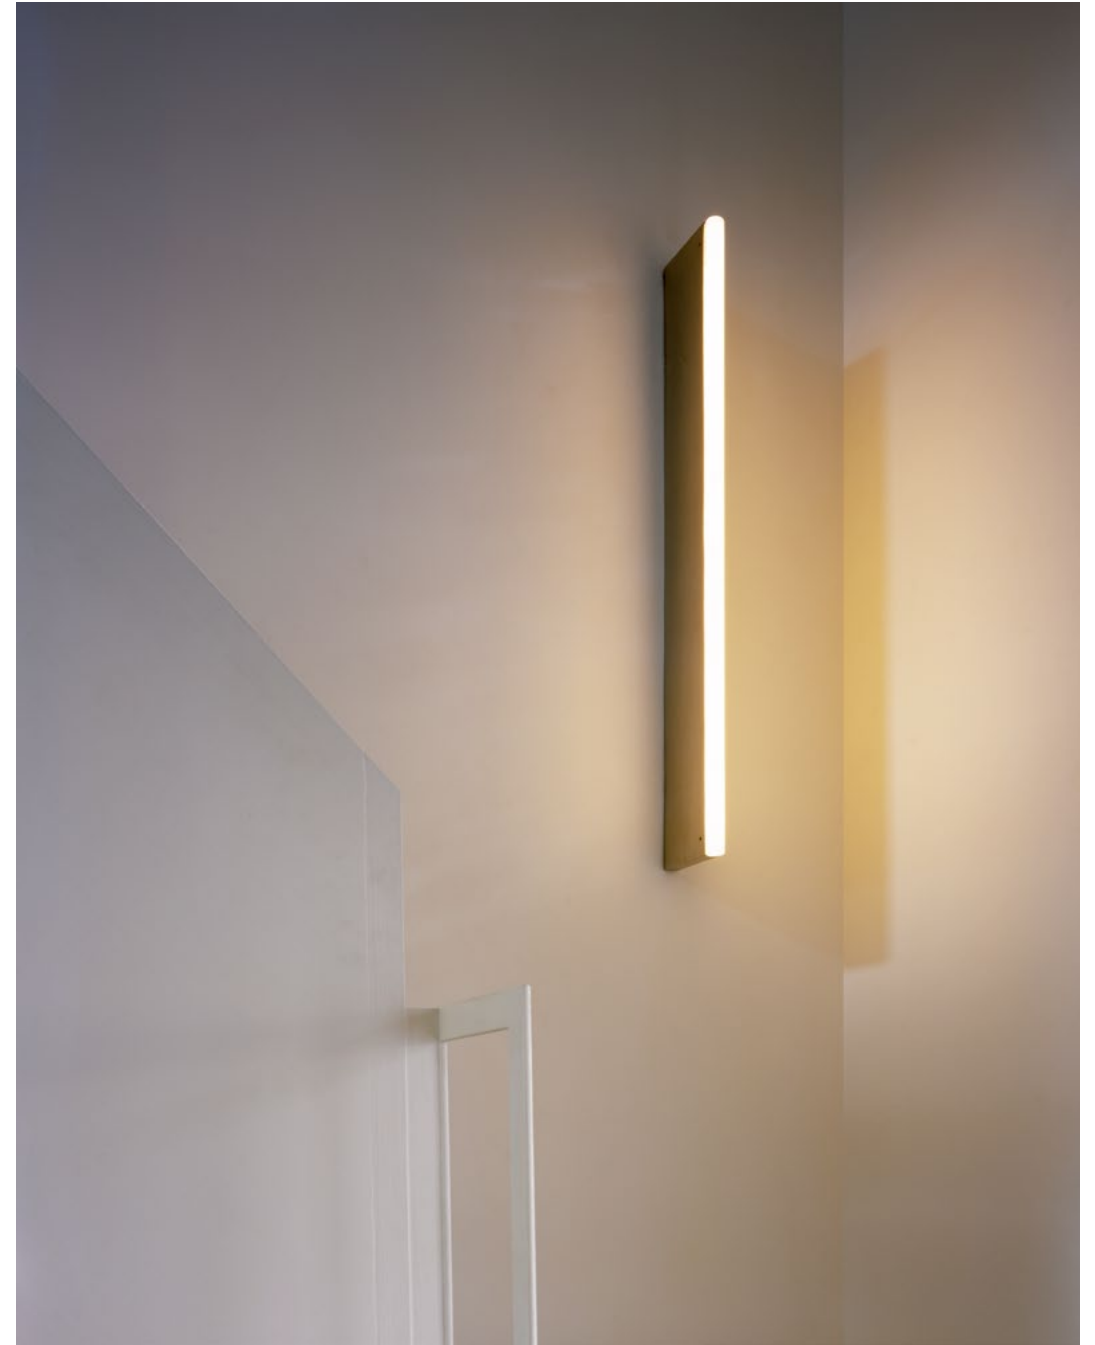

Photography
by Hélène Binet

Product Catalogue

MOBILE CHANDELIER 1, 2008
Black patinated brass, mouth blown opaline spheres.
Pendant rod length to order.

Bulb specifications 120V / 240V

G6.35, 50W / 12V frosted halogen for ø150mm sphere
760lm / 2700K