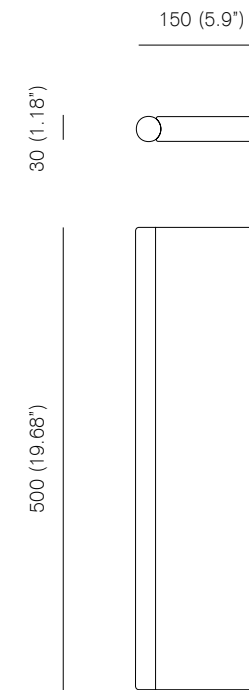

TUBE WALL LIGHT 0.5M, 2006

Satin brass, polished nickel-plated or black patinated stainless steel.