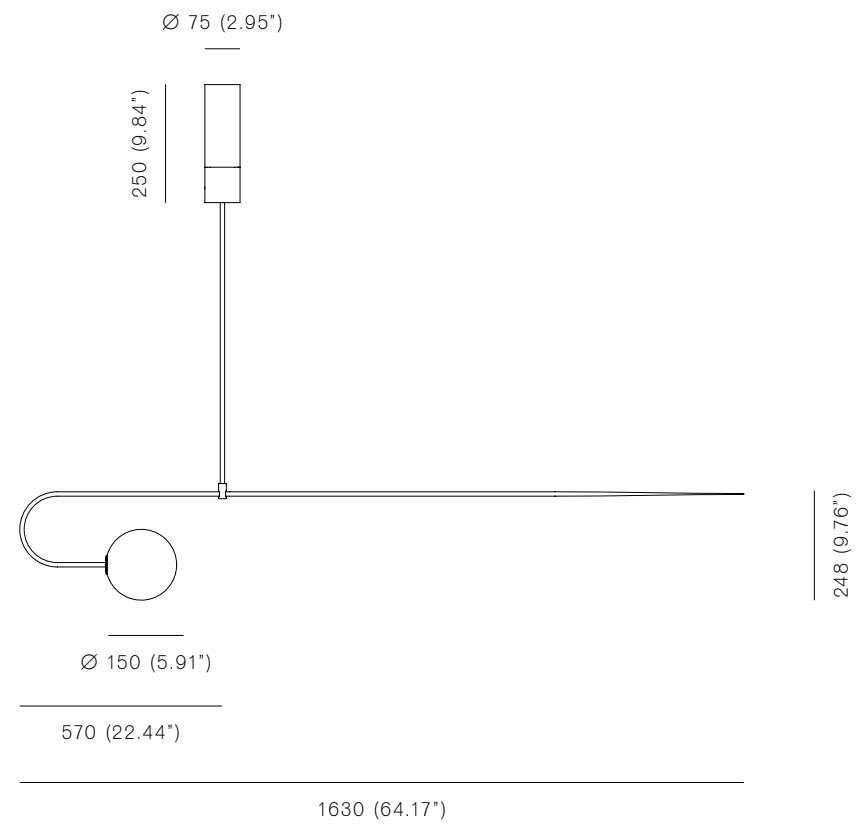

MOBILE CHANDELIER 8, 2015
Black patinated brass, mouth blown opaline sphere.
Pendant rod length to order.

Bulb specifications 120V / 240V

G6.35, 50W / 12V frosted halogen
760lm / 2700K

120V version supplied with a 4" junction box cover

Minimum and maximum total drop lengths apply.
Bespoke versions available.