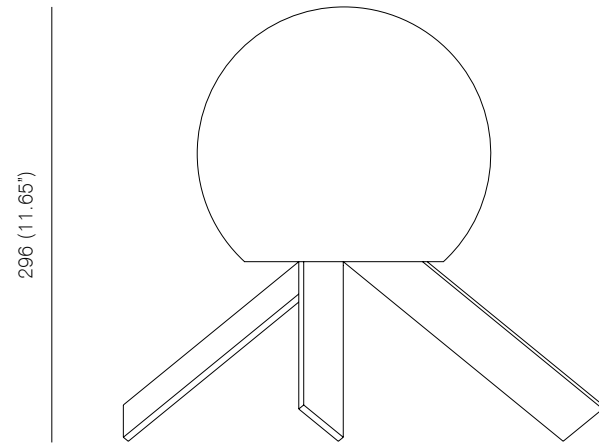

TO THE TOP, 2015
Satin brass, satin nickel-plated brass or black-patinated brass.
Mouth blown opaline sphere.
Black braided flex, inline switch.

Bulb specifications 240V
G9, 40W frosted halogen bulb
460lm / 2800K

Bulb specifications 120V
G9, 40W frosted halogen bulb
350lm / 2800K