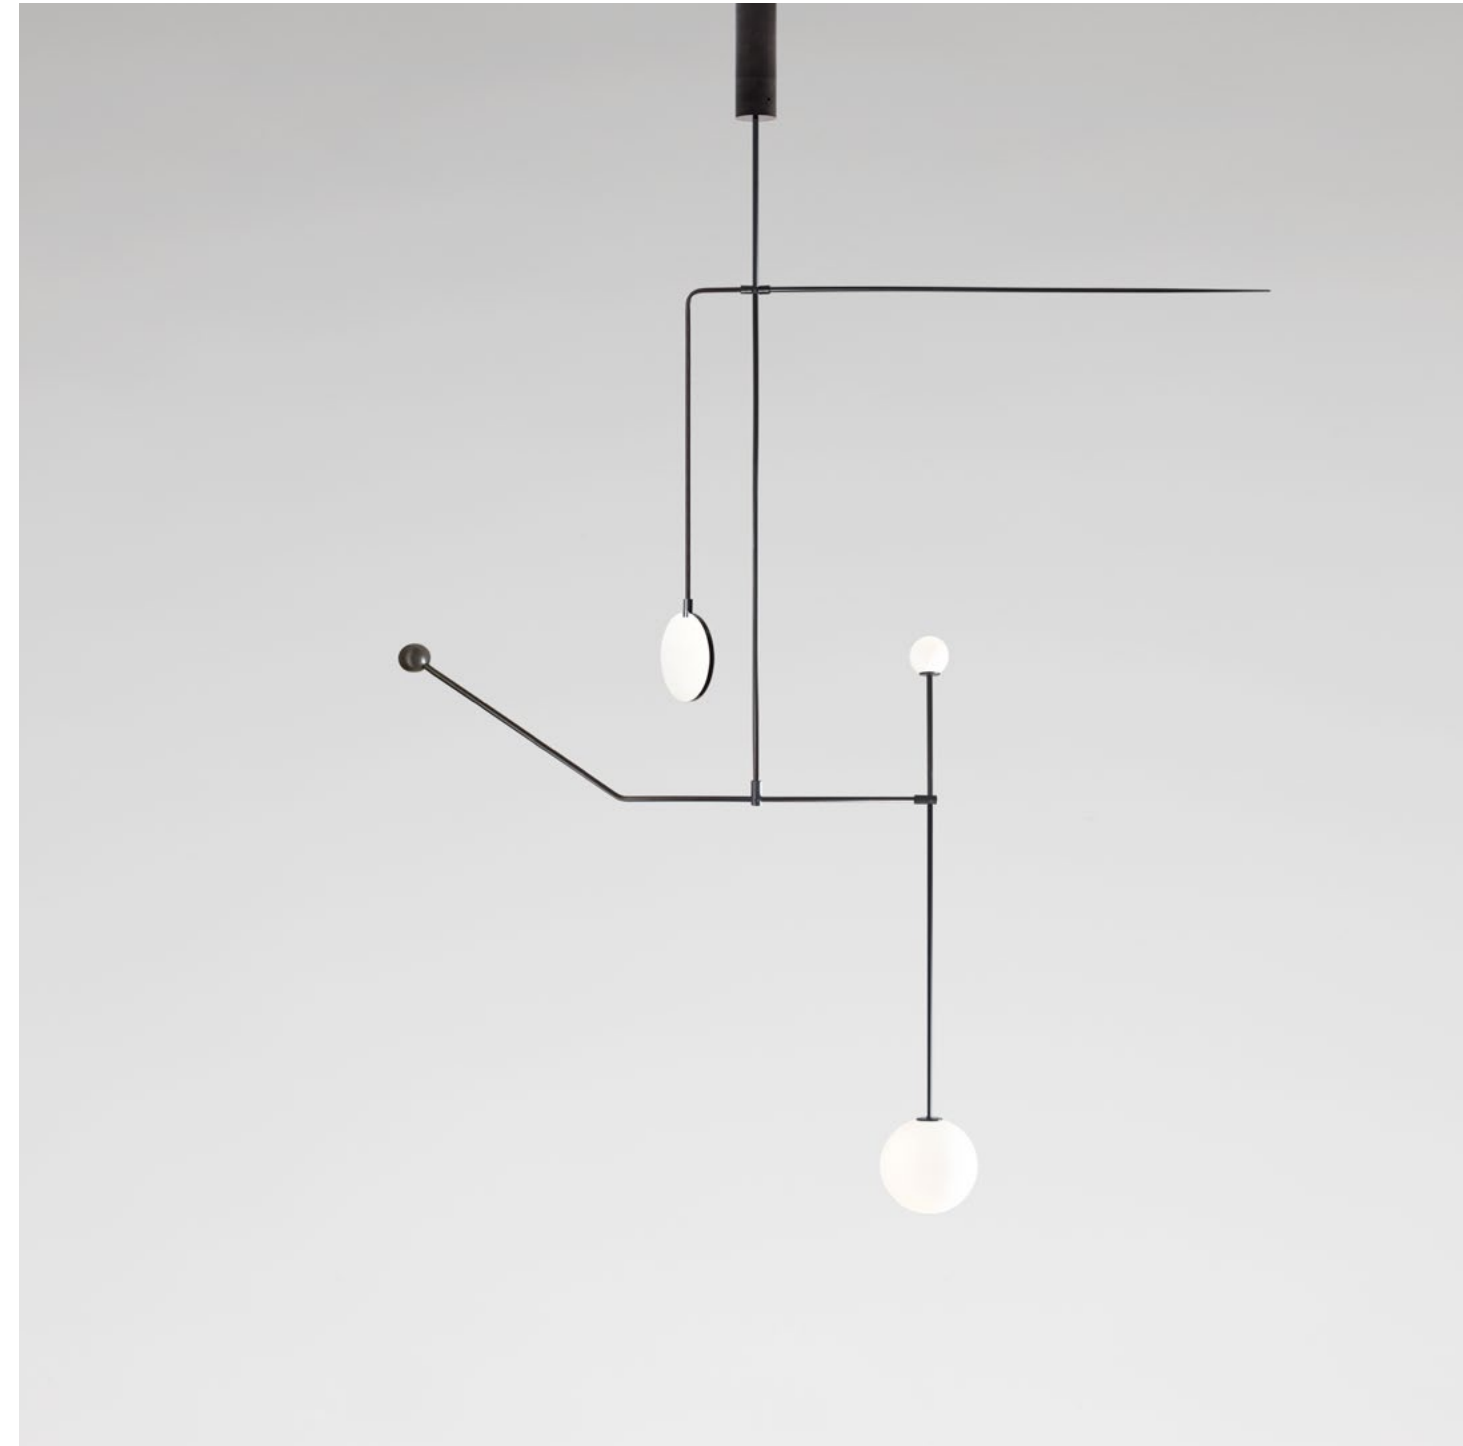

MOBILE CHANDELIER 6, 2015
Black patinated brass, mouth blown opaline spheres.
Pendant rod length to order.

Bulb specifications 120V / 240V

G6.35, 50W / 12V frosted halogen for ø150mm sphere
760lm / 2700K

G4, 20W / 12V frosted halogen for ø60mm sphere
250lm / 2700K

120V version supplied with a 4" junction box cover

Minimum and maximum total drop lengths apply.
Bespoke versions available.