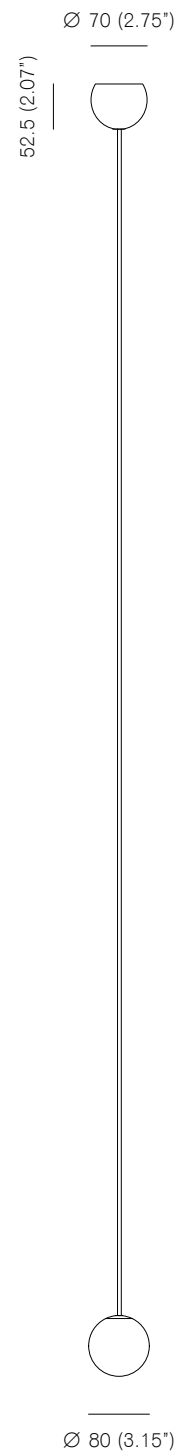

Mouth blown opaline sphere. 2m standard flex length, bespoke length by order.

Pendant rod length to order with maximum rod length 2m.

Bulb specifications 120V / 240V
G9, 25W frosted halogen bulb
260lm / 3000K