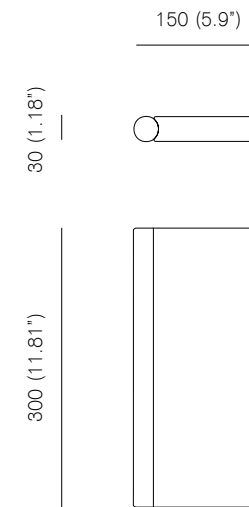

TUBE WALL LIGHT 0.3M, 2013

Satin brass, polished nickel-plated or black patinated stainless steel.

Bulb specifications 240V

S14s opal LED tube
Radium Raledina 16,5W / 1000mm ø29mm
1000lm / 2700K

Bulb specifications 240V

S14s opal LED tube
Radium Raledina 9W / 500mm ø29mm
450lm / 2700K

Bulb specifications 240V

S14s opal LED tube
Radium Raledina 6W / 300mm ø29mm
250lm / 2700K