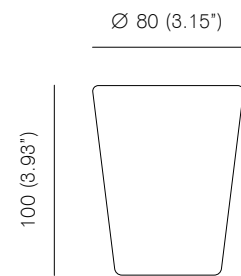

MIRROR GLASSES, 1997
Double wall mirrored silver glass.

Tumbler