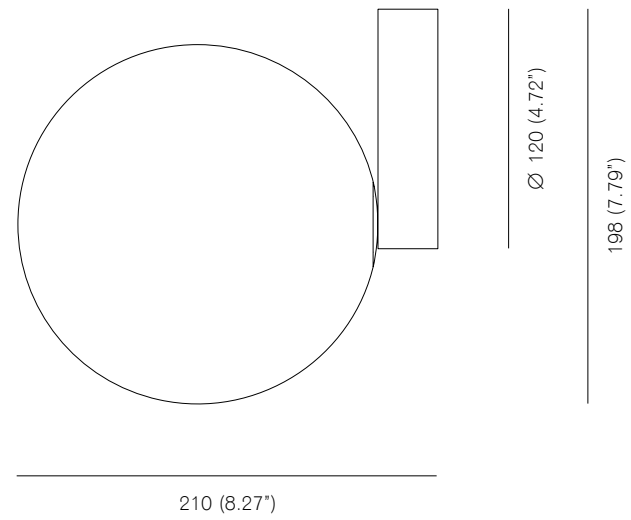

TIP OF THE TONGUE - CEILING & WALL MOUNTED, 2015
Polished brass or polished nickel-plated brass.
Mouth blown opaline sphere.

Bulb specifications 240V
G9, 40W frosted halogen bulb
460lm / 2800K

Bulb specifications 120V
G9, 40W frosted halogen bulb
350lm / 2800K