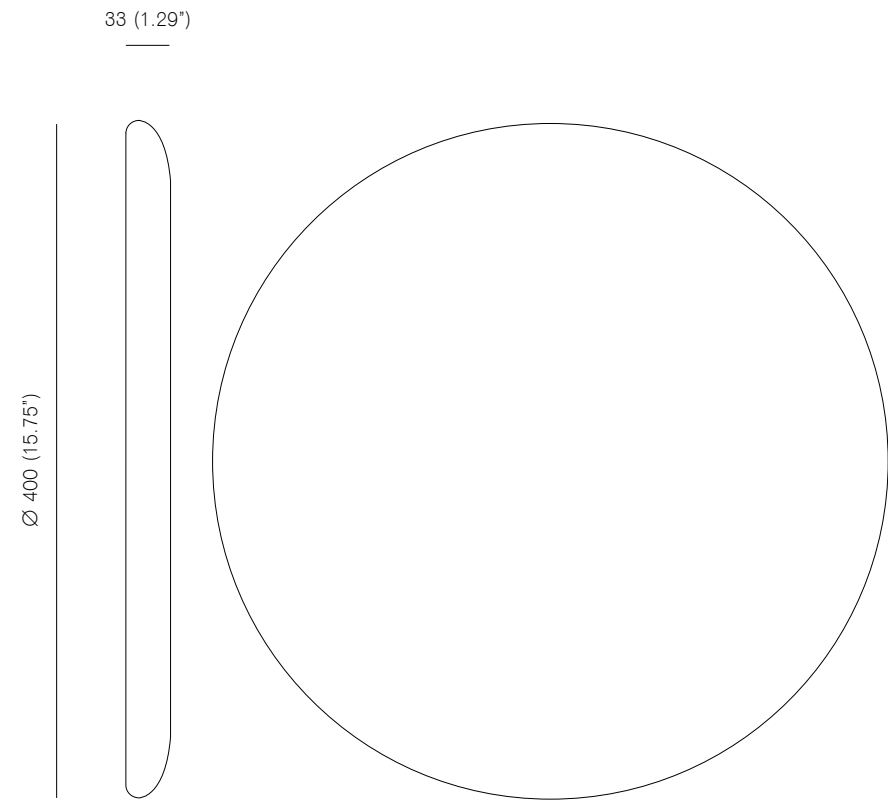

BEAUTY MIRROR, 2010
Gold-plated or nickel-plated stainless steel.