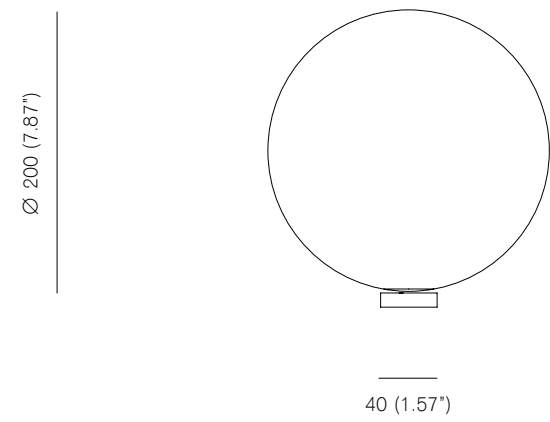

GET SET, 2013

Polished brass or polished nickel-plated brass, mouth blown opaline sphere.
Black braided flex, inline switch.

Bulb specifications 240V
G9, 40W frosted halogen bulb
460lm / 2800K

Bulb specifications 120V
G9, 40W frosted halogen bulb
350lm / 2800K